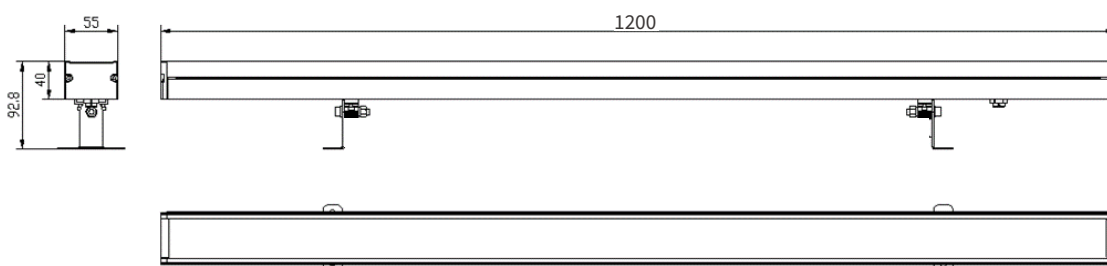

FEATURES

FINISH	6063 Aluminum
WORKING VOLTAGE	24V DC
RATED POWER	72W/mtr
BEAM ANGLE	15°, 30°, 45°, 15°x60°, 20°x40°
MOUNTING	Surface mounting
OPTIC	PC
DIMENSIONS	1200(L) x 55(W) x92.8(H)mm
OPERATION TEMP	-40° C - +50° C
STORAGE TEMP	-40° C - +80° C
WEIGHT	3.5kg
LAMP LIFE	50,000 hrs
BODY COLOR	Black, Aluminum
CONTROL	DMX512

BRIGHTEX/OSRAM
LED Quality

24V DC
Working Voltage

72W/mtr
Rated power

ELECTRICAL DATA

SUPPLY VOLTAGE	240V ac
COLORS	RGBW
LUMEN	40~45lm/W

DIMENSION

ORDERING LOGIC

PRODUCT	WATTAGE	COLOR TEMPERATURE	VOLTAGE	BEAMANGLE	BODY COLOR	CUSTOM
LRW55	72 - 72W	(RGBW) RGBW	DC - 24V DC	15 - 15° 30 - 30° 45 - 45° 15x60 - 15°x60° 20x40 - 20°x40°	BK - Black AL - Aluminum	XX - XXX