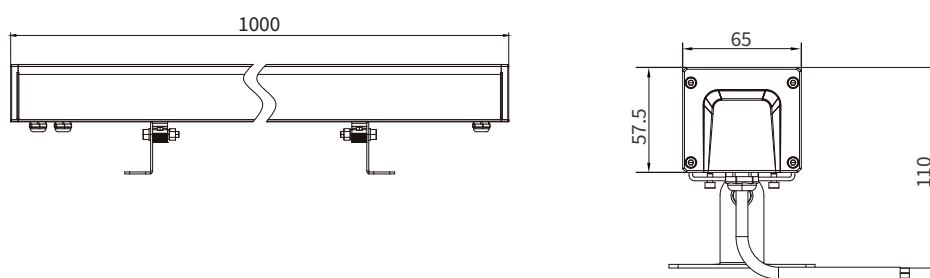

LINEAR WALLWASHER

LRW40-Mono

YYZ LRW is wall washer series linear light of new solution for large scale with high brightness architectural illumination. Its streamline design and aluminum profile along with adjustable brackets make it an elegant solution for wall washing and grazing applications. This IP66 rated modular system is available in 300mm, 500mm, or 1000mm lengths and can be customized as per project situations. Its integrated design of heat dissipating structure and degassing valve make it suitable for exterior architectural, retail and hospitality applications.

FEATURES

FINISH	6063 Aluminum
WORKING VOLTAGE	220V ~ 50/60Hz AC
RATED POWER	40W/mtr
BEAM ANGLE	15°, 30°, 45°, 15°x60°, 20°x40°
MOUNTING	Surface mounting
OPTIC	PC
DIMENSIONS	1000(L) x 65(W) x 110(H)mm
OPERATION TEMP	-25° C - +50° C
STORAGE TEMP	-40° C - +80° C
WEIGHT	3.5kg
LAMP LIFE	50,000 hrs
BODY COLOR	Black, Grey, White, Green
CONTROL	Dmx512

ELECTRICAL DATA

SUPPLY VOLTAGE	220V ac
COLORS	2700K, 3000K, 4000K, 5000K, 5700K
LUMEN	85~90lm/W

DIMENSION

ORDERING LOGIC

PRODUCT	WATTAGE	COLOR TEMPERATURE	VOLTAGE	BEAM ANGLE	BODY COLOR	CUSTOM
LRW40	40 - 40W	(CT27)	AC - 220V AC	15° - 15°	BK - Black	XX - XXX
		(CT30)		30° - 30°	GR - Grey	
		(CT40)		45° - 45°	WH - White	
		(CT50)		15x60° - 15°x60°	GN - Green	
		(CT57)		20x40° - 20°x40°		