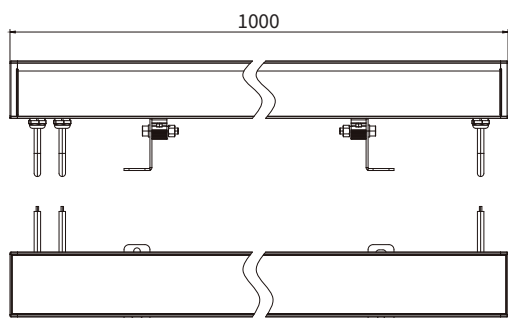

LINEAR WALLWASHER

LRW65-5 IN 1

YYZ LRW is wall washer series linear light of new solution for large scale with high brightness architectural illumination. Its streamline design and aluminum profile along with adjustable brackets make it an elegant solution for wall washing and grazing applications. This IP66 rated modular system is available in 300mm, 500mm, or 1000mm lengths and can be customized as per project situations. Its integrated design of heat dissipating structure and degassing valve make it suitable for exterior architectural, retail and hospitality applications.

FEATURES

FINISH	6063 Aluminum
WORKING VOLTAGE	100-240V ac
RATED POWER	48W/mtr
BEAM ANGLE	5°, 22°, 45°
MOUNTING	Surface mounting
OPTIC	PC
DIMENSIONS	1000(L) x 65(W) x16(H)mm
OPERATION TEMP	-25° C - +50° C
STORAGE TEMP	-40° C - +80° C
WEIGHT	3.5kg
LAMP LIFE	50000 hrs
BODY COLOR	Black, Grey, White, Green
CONTROL	Dmx512

- CREE LED Quality
- 240V AC Working Voltage
- 48W/mtr Rated power

ELECTRICAL DATA

SUPPLY VOLTAGE	100-240V ac
COLORS	5 in 1
LUMEN	58-60.5lm/W

DIMENSION

ORDERING LOGIC

PRODUCT	WATTAGE	COLOR TEMPERATURE	VOLTAGE	BEAMANGLE	BODY COLOR	ACCESSORIES	CUSTOM
LRW65	60 - 60W	(5 in 1) 5 in 1	AC - 240V AC	15 - 15° 22 - 22° 45 - 45°	BK - Black GR - Grey WH - White GN - Green	LL - Longitudinal Louvers LB - Light Baffle	XX - XXX