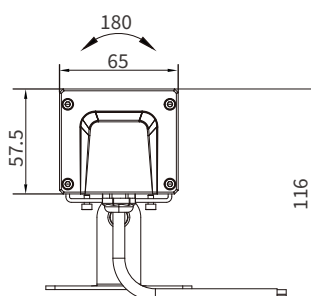

FEATURES

FINISH	6063 Aluminum
WORKING VOLTAGE	100-240V ac
RATED POWER	48W/mtr
BEAM ANGLE	5°, 22°, 45°
MOUNTING	Surface mounting
OPTIC	PC
DIMENSIONS	1000(L) x 65(W) x16(H)mm
OPERATION TEMP	-25° C - +50° C
STORAGE TEMP	-40° C - +80° C
WEIGHT	3.5kg
LAMP LIFE	50000 hrs
BODY COLOR	Black, Grey, White, Green
CONTROL	Dmx512

- CREE LED Quality
- 240V AC Working Voltage
- 48W/mtr Rated power

ELECTRICAL DATA

SUPPLY VOLTAGE	100-240V ac
COLORS	5 in 1
LUMEN	58-60.5lm/W

DIMENSION

ORDERING LOGIC

PRODUCT	WATTAGE	COLOR TEMPERATURE	VOLTAGE	BEAMANGLE	BODY COLOR	ACCESSORIES	CUSTOM
LRW65	60 - 60W	(5 in 1) 5 in 1	AC - 240V AC	15 - 15° 22 - 22° 45 - 45°	BK - Black GR - Grey WH - White GN - Green	LL - Longitudinal Louvers LB - Light Baffle	XX - XXX