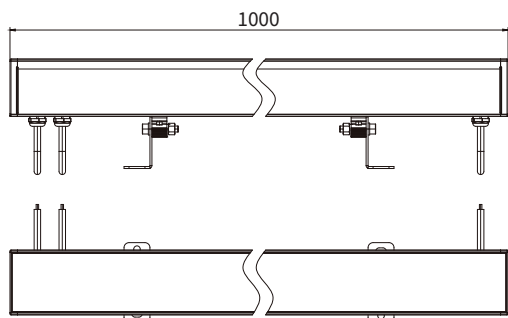

LINEAR WALLWASHER

LRW65-Mono

YYZ LRW is wall washer series linear light of new solution for large scale with high brightness architectural illumination. Its streamline design and aluminum profile along with adjustable brackets make it an elegant solution for wall washing and grazing applications. This IP66 rated modular system is available in 300mm, 500mm, or 1000mm lengths and can be customized as per project situations. Its integrated design of heat dissipating structure and degassing valve make it suitable for exterior architectural, retail and hospitality applications.

FEATURES

FINISH	6063 Aluminum
WORKING VOLTAGE	100-240V ac
RATED POWER	60W/mtr
BEAM ANGLE	7°, 15°, 22°, 30°, 45°, 60°, 15°x60°, 20°x40°
MOUNTING	Surface mounting
OPTIC	PC
DIMENSIONS	1000(L) x 65(W) x16(H)mm
OPERATION TEMP	-25° C - +50° C
STORAGE TEMP	-40° C - +80° C
WEIGHT	3.5kg
LAMP LIFE	50000 hrs
BODY COLOR	Black, Grey, White, Green
CONTROL	Dmx512

ELECTRICAL DATA

SUPPLY VOLTAGE	100-240V ac
COLORS	2700K, 3000K, 4000K, 5000K, 6000K
LUMEN	69.8-70.1lm/W

DIMENSION

ORDERING LOGIC

PRODUCT	WATTAGE	COLOR TEMPERATURE	VOLTAGE	BEAM ANGLE	BODY COLOR	ACCESSORIES	CUSTOM
LRW65	60 - 60W	(CT27)	AC - 240V AC	7 - 7°	BK - Black GR - Grey WH - White GN - Green	LL - Longitudinal Louvers LB - Light Baffle	XX - XXX
		(CT30)		15 - 15°			
		(CT40)		22 - 22°			
		(CT50)		30 - 30°			
		(CT60)		45 - 45°			
				60 - 60°			
	15x60 - 15°x60°						
	20x40 - 20°x40°						