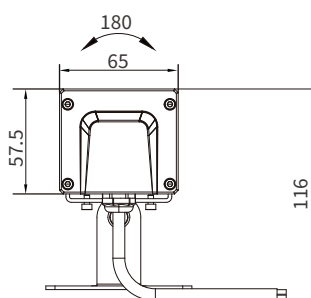

FEATURES

FINISH	6063 Aluminum
WORKING VOLTAGE	100-240V ac
RATED POWER	60W/mtr
BEAM ANGLE	7°, 15°, 22°, 30°, 45°, 60°, 15°x60°, 20°x40°
MOUNTING	Surface mounting
OPTIC	PC
DIMENSIONS	1000(L) x 65(W) x16(H)mm
OPERATION TEMP	-25° C - +50° C
STORAGE TEMP	-40° C - +80° C
WEIGHT	3.5kg
LAMP LIFE	50000 hrs
BODY COLOR	Black, Grey, White, Green
CONTROL	Dmx512

ELECTRICAL DATA

SUPPLY VOLTAGE	100-240V ac
COLORS	2700K, 3000K, 4000K, 5000K, 6000K
LUMEN	69.8-70.1lm/W

DIMENSION

ORDERING LOGIC

PRODUCT	WATTAGE	COLOR TEMPERATURE	VOLTAGE	BEAM ANGLE	BODY COLOR	ACCESSORIES	CUSTOM
LRW65	60 - 60W	(CT27)	AC - 240V AC	7 - 7°	BK - Black GR - Grey WH - White GN - Green	LL - Longitudinal Louvers LB - Light Baffle	XX - XXX
		(CT30)		15 - 15°			
		(CT40)		22 - 22°			
		(CT50)		30 - 30°			
		(CT60)		45 - 45°			
				60 - 60°			
	15x60 - 15°x60°						
	20x40 - 20°x40°						