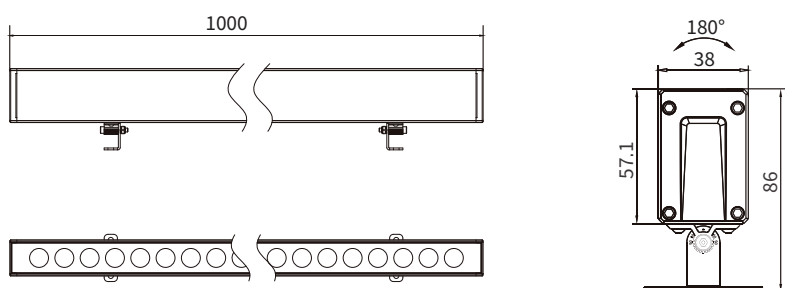

## LRW38H-RGB/RGBW

YYZ LRW is wall washer series linear light of new solution for large scale with high brightness architectural illumination. Its streamline design and aluminum profile along with adjustable brackets make it an elegant solution for wall washing and grazing applications. This IP66 rated modular system is available in 300mm, 500mm, or 1000mm lengths and can be customized as per project situations. Its integrated design of heat dissipating structure and degassing valve make it suitable for exterior architectural, retail and hospitality applications.

### FEATURES

FINISH	6063 Aluminum
WORKING VOLTAGE	100-240V ac, 24V dc
RATED POWER	36, 48W/mtr
BEAM ANGLE	7°, 15°, 30°, 45°, 60°, 15°x60°, 20°x40°
MOUNTING	Surface mounting
OPTIC	PC
DIMENSIONS	1000(L) x 38(W) x 86(H)mm
OPERATION TEMP	-25° C - +50° C
STORAGE TEMP	-40° C - +80° C
WEIGHT	2.4kg
LAMP LIFE	50000 hrs
BODY COLOR	Black, Grey, White, Green
CONTROL	Dmx512

### DIMENSION