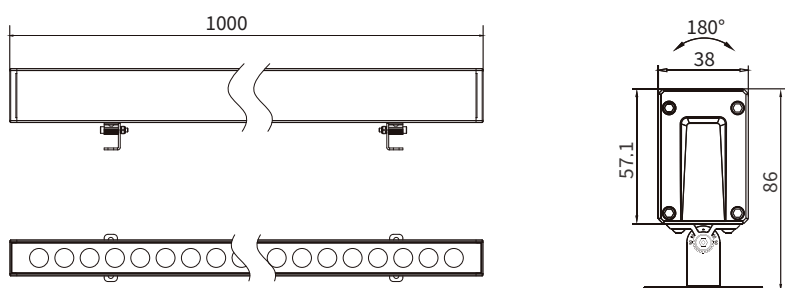

## LRW38H-Mono

YYZ LRW is wall washer series linear light of new solution for large scale with high brightness architectural illumination. Its streamline design and aluminum profile along with adjustable brackets make it an elegant solution for wall washing and grazing applications. This IP66 rated modular system is available in 300mm, 500mm, or 1000mm lengths and can be customized as per project situations. Its integrated design of heat dissipating structure and degassing valve make it suitable for exterior architectural, retail and hospitality applications.

### FEATURES

FINISH	6063 Aluminum
WORKING VOLTAGE	100-240V ac, 24V dc
RATED POWER	36, 48W/mtr
BEAM ANGLE	7°, 15°, 30°, 45°, 60°, 15°x60°, 20°x40°
MOUNTING	Surface mounting
OPTIC	PC
DIMENSIONS	1000(L) x 38(W) x 86(H)mm
OPERATION TEMP	-25° C - +50° C
STORAGE TEMP	-40° C - +80° C
WEIGHT	2.4kg
LAMP LIFE	50000 hrs
BODY COLOR	Black, Grey, White, Green
CONTROL	Dmx512

### DIMENSION