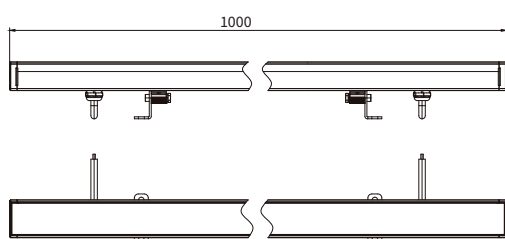

LINEAR WALLWASHER

LRW38-RGB/RGBW

YYZ LRW is wall washer series linear light of new solution for large scale with high brightness architectural illumination. Its streamline design and aluminum profile along with adjustable brackets make it an elegant solution for wall washing and grazing applications. This IP66 rated modular system is available in 300mm, 500mm, or 1000mm lengths and can be customized as per project situations. Its integrated design of heat dissipating structure and degassing valve make it suitable for exterior architectural, retail and hospitality applications.

FEATURES

FINISH	6063 Aluminum
WORKING VOLTAGE	24V dc
RATED POWER	24, 36, 48W/mtr
BEAM ANGLE	15°, 30°, 45°, 15°x60°, 20°x40°
MOUNTING	Surface mounting
OPTIC	PC
DIMENSIONS	1000(L) x 38(W) x 57.2(H)mm
OPERATION TEMP	-25° C - +50° C
STORAGE TEMP	-40° C - +80° C
WEIGHT	1.5kg
LAMP LIFE	50000 hrs
BODY COLOR	Black, Grey, White, Green
CONTROL	Dmx512

ORDERING LOGIC

PRODUCT	WATTAGE	COLOR TEMPERATURE	VOLTAGE	BEAMANGLE	BODY COLOR	ACCESSORIES	CUSTOM
LRW38	24 -	24W (RGB)	DC - 24VDC	15 -	BK - Black GR - Grey WH - White GN - Green	LL - Longitudinal Louvers	XX - XXX
	36 -	36W (RGBW)		30 -		LB - Light Baffle	
	48 - 48W(RGBW)			45 -		SB - Semicircle Bull's-eye	
				15x60 -		15°x60°	
				20x40 -		20°x40°	