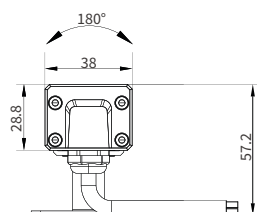

FEATURES

FINISH	6063 Aluminum
WORKING VOLTAGE	24V dc
RATED POWER	24, 36, 48W/mtr
BEAM ANGLE	15°, 30°, 45°, 15°x60°, 20°x40°
MOUNTING	Surface mounting
OPTIC	PC
DIMENSIONS	1000(L) x 38(W) x 57.2(H)mm
OPERATION TEMP	-25° C - +50° C
STORAGE TEMP	-40° C - +80° C
WEIGHT	1.5kg
LAMP LIFE	50000 hrs
BODY COLOR	Black, Grey, White, Green
CONTROL	Dmx512

- CREE LED Quality
- 24V DC Working Voltage
- 24/36/48W/mtr Rated power

ELECTRICAL DATA

SUPPLY VOLTAGE	24V dc
COLORS	RGB, RGBW
LUMEN	32-32.5lm/W @ 24W-RGB, 38-40.5lm/W @ 24W-RGBW 39-40.5lm/W @ 48W-RGBW

DIMENSION

ORDERING LOGIC

PRODUCT	WATTAGE	COLOR TEMPERATURE	VOLTAGE	BEAMANGLE	BODY COLOR	ACCESSORIES	CUSTOM
LRW38	24 -	24W (RGB)	DC - 24VDC	15 -	BK - Black GR - Grey WH - White GN - Green	LL - Longitudinal Louvers	XX - XXX
	36 -	36W (RGBW)		30 -		LB - Light Baffle	
	48 - 48W(RGBW)			45 -		SB - Semicircle Bull's-eye	
				15x60 -		15°x60°	
				20x40 -		20°x40°	