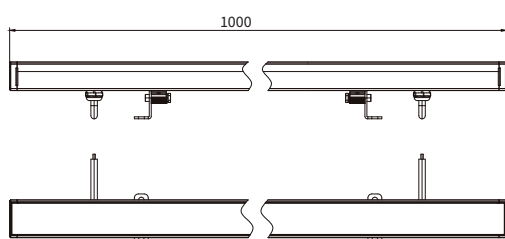

LINEAR WALLWASHER

LRW38-RGB/RGBW

YYZ LRW is wall washer series linear light of new solution for large scale with high brightness architectural illumination. Its streamline design and aluminum profile along with adjustable brackets make it an elegant solution for wall washing and grazing applications. This IP66 rated modular system is available in 300mm, 500mm, or 1000mm lengths and can be customized as per project situations. Its integrated design of heat dissipating structure and degassing valve make it suitable for exterior architectural, retail and hospitality applications.

FEATURES

FINISH	6063 Aluminum
WORKING VOLTAGE	24V dc
RATED POWER	36W/mtr
BEAM ANGLE	7°, 15°, 30°, 45°, 60°, 15°x60°, 20°x40°
MOUNTING	Surface mounting
OPTIC	PC
DIMENSIONS	1000(L) x 38(W) x 57.2(H)mm
OPERATION TEMP	-25° C - +50° C
STORAGE TEMP	-40° C - +80° C
WEIGHT	1.5kg
LAMP LIFE	50000 HRS
BODY COLOR	Black, Grey, White, Green
CONTROL	Dmx512

- CREE LED Quality
- 24V DC Working Voltage
- 36W/mtr Rated power

ELECTRICAL DATA

SUPPLY VOLTAGE	24V dc
COLORS	RGB, RGBW
LUMEN	44.5-45lm/W @ RGB, 49-50lm/W @ RGBW

DIMENSION

ORDERING LOGIC

PRODUCT	WATTAGE	COLOR TEMPERATURE	VOLTAGE	BEAM ANGLE	BODY COLOR	ACCESSORIES	CUSTOM
LRW38	36 - 36W	(RGB) RGB (RGBW) RGBW	DC - 24VDC	7 - 7° 15 - 15° 30 - 30° 45 - 45° 60 - 60° 15x60 - 15°x60° 20x40 - 20°x40°	BK - Black GR - Grey WH - White GN - Green	LL - Longitudinal Louvers LB - Light Baffle SB - Semicircle Bull's-eye	XX - XXX