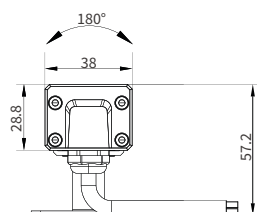

FEATURES

FINISH	6063 Aluminum
WORKING VOLTAGE	24V dc
RATED POWER	36W/mtr
BEAM ANGLE	7°, 15°, 30°, 45°, 60°, 15°x60°, 20°x40°
MOUNTING	Surface mounting
OPTIC	PC
DIMENSIONS	1000(L) x 38(W) x 57.2(H)mm
OPERATION TEMP	-25° C - +50° C
STORAGE TEMP	-40° C - +80° C
WEIGHT	1.5kg
LAMP LIFE	50000 HRS
BODY COLOR	Black, Grey, White, Green
CONTROL	Dmx512

- CREE LED Quality
- 24V DC Working Voltage
- 36W/mtr Rated power

ELECTRICAL DATA

SUPPLY VOLTAGE	24V dc
COLORS	RGB, RGBW
LUMEN	44.5-45lm/W @ RGB, 49-50lm/W @ RGBW

DIMENSION

ORDERING LOGIC

PRODUCT	WATTAGE	COLOR TEMPERATURE	VOLTAGE	BEAM ANGLE	BODY COLOR	ACCESSORIES	CUSTOM
LRW38	36 - 36W	(RGB) RGB (RGBW) RGBW	DC - 24VDC	7 - 7° 15 - 15° 30 - 30° 45 - 45° 60 - 60° 15x60 - 15°x60° 20x40 - 20°x40°	BK - Black GR - Grey WH - White GN - Green	LL - Longitudinal Louvers LB - Light Baffle SB - Semicircle Bull's-eye	XX - XXX