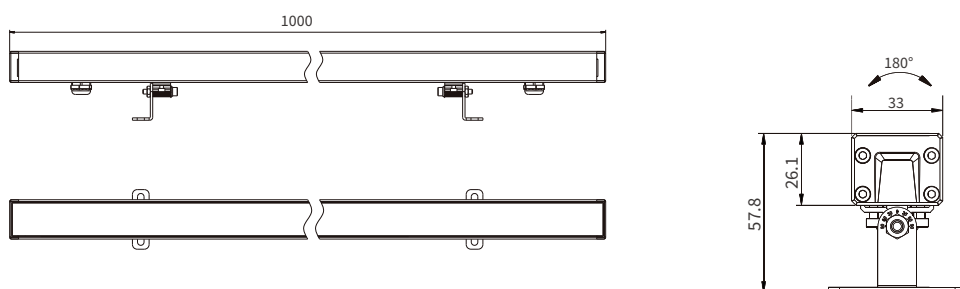

LINEAR WALLWASHER

LRW33-Mono

YYZ LRW is wall washer series linear light of new solution for large scale with high brightness architectural illumination. Its streamline design and aluminum profile along with adjustable brackets make it an elegant solution for wall washing and grazing applications. This IP66 rated modular system is available in 300mm, 500mm, or 1000mm lengths and can be customized as per project situations. Its integrated design of heat dissipating structure and degassing valve make it suitable for exterior architectural, retail and hospitality applications.

FEATURES

FINISH	6063 Aluminum
WORKING VOLTAGE	24V dc
RATED POWER	18, 24W/mtr
BEAM ANGLE	20°, 30°, 45°, 20°x40°
MOUNTING	Surface mounting
OPTIC	PC
DIMENSIONS	1000(L) x 33(W) x 57.8(H)mm
OPERATION TEMP	-25° C - +50° C
STORAGE TEMP	-40° C - +80° C
WEIGHT	1.2kg
LAMP LIFE	50000 hrs
BODY COLOR	Black, Grey, White, Green
CONTROL	Dmx512

ELECTRICAL DATA

SUPPLY VOLTAGE	24V dc
COLORS	2700K, 3000K, 4000K, 5000K, 6000K
LUMEN	100-111.2lm/W @ 18W, 100-112.6lm/W @ 24W

DIMENSION

ORDERING LOGIC

PRODUCT	WATTAGE	COLOR TEMPERATURE	VOLTAGE	BEAMANGLE	BODY COLOR	CUSTOM
LRW33	18 - 18W	(CT27) 2700K	DC - 24VDC	20 - 20°	BK - Black	XX - XXX
	24 - 24W	(CT30) 3000K		30 - 30°	GR - Grey	
		(CT40) 4000K		45 - 45°	WH - White	
		(CT50) 5000K		20x40 - 20°x40°	GN - Green	
		(CT60) 6000K				