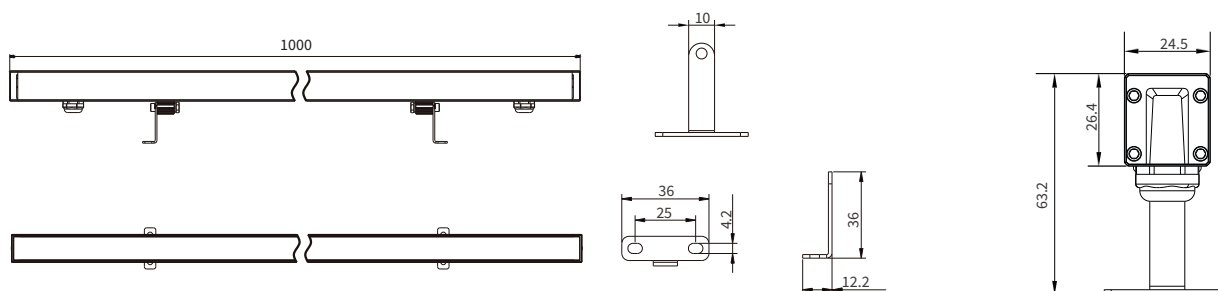

FEATURES

FINISH	6063 Aluminum
WORKING VOLTAGE	24V dc
RATED POWER	11W/mtr
BEAM ANGLE	30°, 45°, 25°x45°
MOUNTING	Surface mounting
OPTIC	PC
DIMENSIONS	1000(L) x 24.5(W) x 63.2(H)mm
OPERATION TEMP	-25° C - +50° C
STORAGE TEMP	-40° C - +80° C
WEIGHT	0.8kg
LAMP LIFE	50000 hrs
BODY COLOR	Black, Grey, White, Green
CONTROL	Dmx512

CREE
LED Quality

24V DC
Working Voltage

11W/ mtr
Rated power

ELECTRICAL DATA

SUPPLY VOLTAGE	24V dc
COLORS	2700K, 3000K, 4000K, 5000K, 6000K
LUMEN	45-52.5lm/W

DIMENSION

ORDERING LOGIC

PRODUCT	WATTAGE	COLOR TEMPERATURE	VOLTAGE	BEAMANGLE	BODY COLOR	CUSTOM
LRW24	11 - 11W	(CT27) 2700K	DC - 24VDC	30 - 30°	BK - Black	XX - XXX
		(CT30) 3000K		45 - 45°	GR - Grey	
		(CT40) 4000K		25x45 - 25°x45°	WH - White	
		(CT50) 5000K			GN - Green	
		(CT60) 6000K				