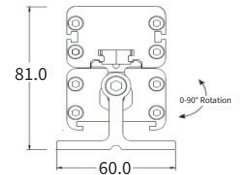

FEATURES

LED QUANTITY	12 LED/ft
FINISH	6063 HIGH DENSITY ALUMINUM
WORKING VOLTAGE	100-277 V AC 50/60Hz
RATED POWER	16/24/48W
BEAM ANGLE	10°, 20°, 35°, 50°. 10x40°
AVAILABLE LENGTH	410MM, 605MM, 1190mm
MOUNTING	SURFACE MOUNTING
OPTIC	CLEAR TEMPERED GLASS
DIMENSIONS	410, 605, 1190(L) x 50(B) x 69.3(H)
OPERATION TEMP	-40° C - +50° C
STORAGE TEMP	-40° C - +85° C
LUMEN OUTPUT	1500 Lm all on RGBW
LAMP LIFE	70000 Hrs
BODY COLOR	BLACK, GRAY, WHITE
CONTROL	DMX, DALI, 0-10V, ON/OFF

DIMENSION

ORDERING LOGIC

PRODUCT	POWER	OPTIC	COLOR TEMPERATURE	CONTROL	VOLTAGE	FIXTURE LENGTH	BODY COLOR	CUSTOM
LWW PRO	16 - 16W (410mm)	10	10° (RGB)	DX - RGB	240 - 100-240VAC	410 - 410mm (16W)	BK - BLACK	XX
	24 - 24W (605mm)	20	20° (RGBW)	DA - RGBW		605 - 605mm (24W)	GR - GRAY	
	48 - 48W (1190mm)	35	35°	AN - Analogue (0-10v)		1190 - 1190mm (48W)	WH - WHITE	
		50	50°	SW - ON/OFF				
		10x40	10° x 40°					

Height with/without mounting bracket (YYZMBA-H81)

Item: YYZGLS-410/605/1190-RGBW
Symmetric anti-glare louver

Height with/without mounting bracket (YYZMBA-H81)

Item: YYZMBA-H81
Description: YYZMBA-H81 is an adjustable mounting option are used for applications that require angle adjustments. It can rotate up to 180°

EXTENSION CABLE

Item: YYZACF-300-3pin
3-pin 300mm female Power lead in cable to bare wire

Item: YYZDCAPAC-3pin-M
3-pin cable male cable end cap

Item: YYZACL-020-3pin
3-pin 2 meters male to female extension cable