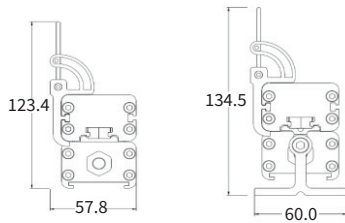

Height with/without mounting bracket (YYZMBA-H81)