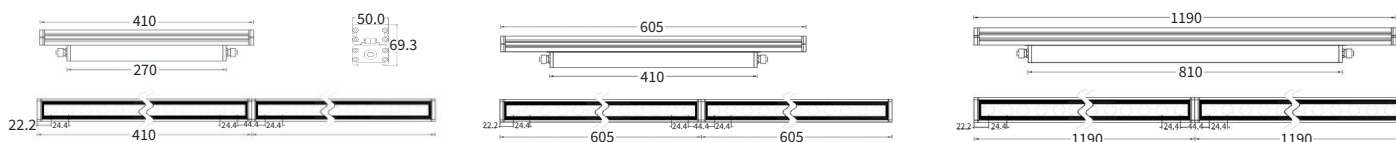

LINEAR WALLWASHER PRO SERIES

LWW PRO-RGB/RGBW

YYZ Linear wall washer Pro series linear light is new solution for large-scale. High-brightness architectural illumination. Streamline design with 6063 high aluminium alloy and easy installation. Integrated design of heat dissipating structure and professional degassing valve device. The modular system available in 410mm, 605mm or 1190mm lengths and can be customized as per project situation, IP66 structural waterproof suitable for a wide range of wall grazing, linear and indirect illumination for exterior architectural, retail and hospitality applications.

FEATURES

LED QUANTITY	12 LED/ft
FINISH	6063 HIGH DENSITY ALUMINUM
WORKING VOLTAGE	100-277 V AC 50/60Hz
RATED POWER	16/24/48W
BEAM ANGLE	10°, 20°, 35°, 50°. 10x40°
AVAILABLE LENGTH	410MM, 605MM, 1190mm
MOUNTING	SURFACE MOUNTING
OPTIC	CLEAR TEMPERED GLASS
DIMENSIONS	410, 605, 1190(L) x 50(B) x 69.3(H)
OPERATION TEMP	-40° C - +50° C
STORAGE TEMP	-40° C - +85° C
LUMEN OUTPUT	1500 Lm all on RGBW
LAMP LIFE	70000 Hrs
BODY COLOR	BLACK, GRAY, WHITE
CONTROL	DMX, DALI, 0-10V, ON/OFF

- CREE / NICHIA LED Quality
- 100-240 VAC Working Voltage
- 16 W (410mm), 24 W(605mm), 48 W(1190mm) Rated power

ELECTRICAL DATA

POWER CONSUMPTION	410mm-16W, 605mm-24W, 1190mm-48W
SUPPLY VOLTAGE	100-240 V AC 50/60Hz
COLORS	RGB, RGBW
CRI	80, 90+

DIMENSION

ORDERING LOGIC

PRODUCT	POWER	OPTIC	COLOR TEMPERATURE	CONTROL	VOLTAGE	FIXTURE LENGTH	BODY COLOR	CUSTOM
LWW PRO	16 - 16W (410mm)	10	10° (RGB)	DX - RGB	240 - 100-240VAC	410 - 410mm (16W)	BK - BLACK	XX
	24 - 24W (605mm)	20	20° (RGBW)	DA - RGBW		605 - 605mm (24W)	GR - GRAY	
	48 - 48W (1190mm)	35	35°	AN - Analogue (0-10v)		1190 - 1190mm (48W)	WH - WHITE	
		50	50°	SW - ON/OFF				
		10x40	10° x 40°					