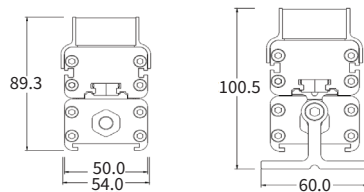

FEATURES

LED QUANTITY	12 LED/ft
FINISH	6063 HIGH DENSITY ALUMINUM
WORKING VOLTAGE	100-277 V AC 50/60Hz
RATED POWER	16/24/48W
BEAM ANGLE	10°, 20°, 35°, 50°. 10x40°
AVAILABLE LENGTH	410MM, 605MM, 1190mm
MOUNTING	SURFACE MOUNTING
OPTIC	CLEAR TEMPERED GLASS
DIMENSIONS	410, 605, 1190(L) x 50(B) x 69.3(H)
OPERATION TEMP	-40° C - +50° C
STORAGE TEMP	-40° C - +85° C
LUMEN OUTPUT	1500 Lm all on RGBW
LAMP LIFE	70000 Hrs
BODY COLOR	BLACK, GRAY, WHITE
CONTROL	DMX, DALI, 0-10V, ON/OFF

DIMENSION

ORDERING LOGIC

PRODUCT	POWER	OPTIC	COLOR TEMPERATURE	CONTROL	VOLTAGE	FIXTURE LENGTH	BODY COLOR	CUSTOM
LWW PRO	16 - 16W (410mm)	10	10° (RGB)	DX - RGB	240 - 100-240VAC	410 - 410mm (16W)	BK - BLACK	XX
	24 - 24W (605mm)	20	20° (RGBW)	DA - RGBW		605 - 605mm (24W)	GR - GRAY	
	48 - 48W (1190mm)	35	35°	AN - Analogue (0-10v)		1190 - 1190mm (48W)	WH - WHITE	
		50	50°	SW - ON/OFF				
		10x40	10° x 40°					

Sample: LWWPRO - 16 - 20 - RGB - DX - 240 - 410 - BK - XX

LWW PRO-RGB

ANTI-GLARE ACCESSORIES

Item: YYZAGS-410/605/1190
Anti-glare shield

Height with/without mounting bracket (YYZMBA-H81)

Item: YYZGLA-410/605/1190-RGBW
Asymmetric anti-glare louver

Height with/without mounting bracket (YYZMBA-H81)

Item: YYZGLS-410/605/1190-RGBW
Symmetric anti-glare louver

Height with/without mounting bracket (YYZMBA-H81)

Item: YYZMBA-H81
Description: YYZMBA-H81 is an adjustable mounting option are used for applications that require angle adjustments. It can rotate up to 180°