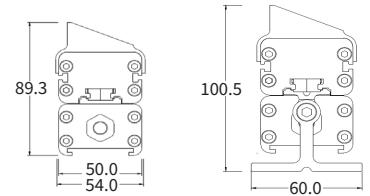

FEATURES

LED QUANTITY	12 LED/ft
FINISH	6063 HIGH DENSITY ALUMINUM
WORKING VOLTAGE	100-277 V AC 50/60Hz
RATED POWER	16/24/48W
BEAM ANGLE	10°, 20°, 35°, 50°. 10x40°
AVAILABLE LENGTH	410MM, 605MM, 1190mm
MOUNTING	SURFACE MOUNTING
OPTIC	CLEAR TEMPERED GLASS
DIMENSIONS	410, 605, 1190(L) x 50(B) x 69.3(H)
OPERATION TEMP	-40° C - +50° C
STORAGE TEMP	-40° C - +85° C
LUMEN OUTPUT	1500 Lm all on RGBW
LAMP LIFE	70000 Hrs
BODY COLOR	BLACK, GRAY, WHITE
CONTROL	DMX, DALI, 0-10V, ON/OFF

DIMENSION

ORDERING LOGIC

PRODUCT	POWER	OPTIC	COLOR TEMPERATURE	CONTROL	VOLTAGE	FIXTURE LENGTH	BODY COLOR	CUSTOM
LWW PRO	16 - 16W (410mm)	10	10° (RGB)	DX - RGB	240 - 100-240VAC	410 - 410mm (16W)	BK - BLACK	XX
	24 - 24W (605mm)	20	20° (RGBW)	DA - RGBW		605 - 605mm (24W)	GR - GRAY	
	48 - 48W (1190mm)	35	35°	AN - Analogue (0-10v)		1190 - 1190mm (48W)	WH - WHITE	
		50	50°	SW - ON/OFF				
		10x40	10° x 40°					

Sample: LWWPRO - 16 - 20 - RGB - DX - 240 - 410 - BK - XX

LWW PRO-RGB

ANTI-GLARE ACCESSORIES

Item: YYZAGS-410/605/1190
Anti-glare shield

Height with/without mounting bracket (YYZMBA-H81)

Item: YYZGLA-410/605/1190-RGBW
Asymmetric anti-glare louver

Height with/without mounting bracket (YYZMBA-H81)

Item: YYZGLS-410/605/1190-RGBW
Symmetric anti-glare louver

Height with/without mounting bracket (YYZMBA-H81)

Item: YYZMBA-H81
Description: YYZMBA-H81 is an adjustable mounting option are used for applications that require angle adjustments. It can rotate up to 180°