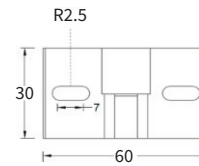

FEATURES

LED QUANTITY	12 LED/ft
FINISH	6063 HIGH DENSITY ALUMINUM
WORKING VOLTAGE	100-277 V AC 50/60Hz
RATED POWER	16/24/48W
BEAM ANGLE	10°, 20°, 35°, 50°. 10x40°
AVAILABLE LENGTH	410MM, 605MM, 1190mm
MOUNTING	SURFACE MOUNTING
OPTIC	CLEAR TEMPERED GLASS
DIMENSIONS	410, 605, 1190(L) x 50(B) x 69.3(H)
OPERATION TEMP	-40° C - +50° C
STORAGE TEMP	-40° C - +85° C
LUMEN OUTPUT	1500 Lm all on RGBW
LAMP LIFE	70000 Hrs
BODY COLOR	BLACK, GRAY, WHITE
CONTROL	DMX, DALI, 0-10V, ON/OFF

DIMENSION

ORDERING LOGIC

PRODUCT	POWER	OPTIC	COLOR TEMPERATURE	CONTROL	VOLTAGE	FIXTURE LENGTH	BODY COLOR	CUSTOM
LWW PRO	16 - 16W (410mm)	10	10° (RGB)	DX - RGB	240 - 100-240VAC	410 - 410mm (16W)	BK - BLACK	XX
	24 - 24W (605mm)	20	20° (RGBW)	DA - RGBW		605 - 605mm (24W)	GR - GRAY	
	48 - 48W (1190mm)	35	35°	AN - Analogue (0-10v)		1190 - 1190mm (48W)	WH - WHITE	
		50	50°	SW - ON/OFF				
		10x40	10° x 40°					

Height with/without mounting bracket (YYZMBA-H81)

Item: YYZGLS-410/605/1190-RGBW
Symmetric anti-glare louver

Height with/without mounting bracket (YYZMBA-H81)

Item: YYZMBA-H81
Description: YYZMBA-H81 is an adjustable mounting option are used for applications that require angle adjustments. It can rotate up to 180°