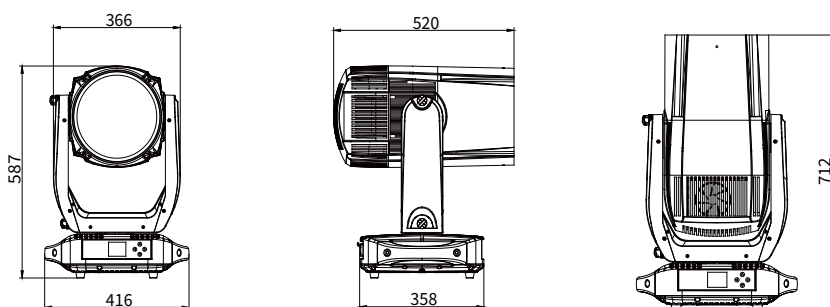

### FEATURES

PERFORMANCE	83500Lux at 50 meter distance
FINISH	Black, White
WORKING VOLTAGE	100-240V, 50/60Hz
LAMP POWER	260W Laser light
BEAM ANGLE	1°
MOUNTING	Surface mounted
CONNECTION	Outdoor rated connections
LAMP LIFE	LM70 12,000 hours
DIMENSIONS	366x520mm
OPERATION TEMP	-20° C - +50° C
GOBO	Static gobo wheel (29 gobos+white)
CTO	3000K-8000K motorized CTO

### DIMENSIONS