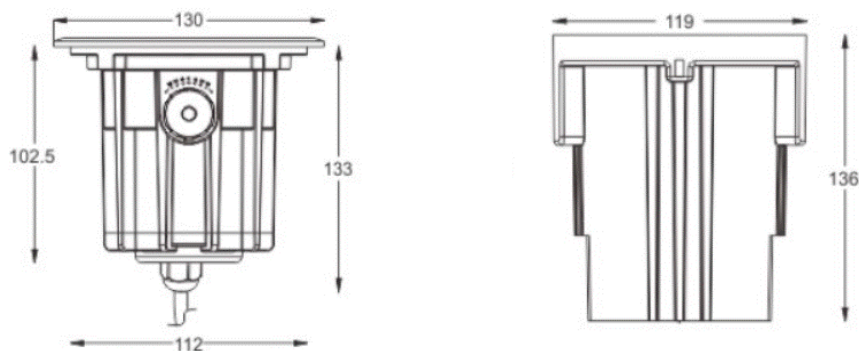

## RUL-6

Mono IP67 CE

YYZ Roule inground recessed uplight ideal in exterior lobby entrances as highlight or to be used as uplight for walls and columns. These buried LED lighting fixture made in stainless steel features symmetrical light distribution and hence will create a beautiful ambiance & enhance the environment. The fixtures are versatile which can add a visual impact and also plays a critical role in safety apart from lighting.

### FEATURES

MATERIAL	Stainless steel
FINISH	Stainless steel
RATED POWER	3x2W
WORKING VOLTAGE	12Vdc, 24V dc, 240V ac
BEAM ANGLE	8°/15°/30°/40°/60° Adjustable
MOUNTING	Floor recessed
LAMP LIFE	50,000 hrs
DIMENSIONS	Ø130x102.5mm
OPERATION TEMP	-20° C - +50° C
CONTROL	Dali, Triac, 1-10V

### DIMENSION