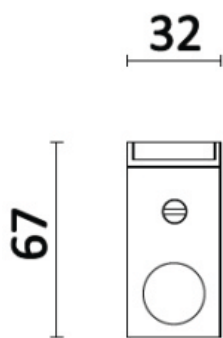

FEATURES

BODY	Framless 316 grade steel body with recessing
WORKING VOLTAGE	DC 24V
RATED POWER	6W, 12W
LAMP LIFE	50000 hrs
MOUNTING	Floor recessed
OPTIC	Tempered flat glass
DIMENSIONS	32(W x 67(H))
OPERATION TEMP	-30° C - +50° C
CONTROL	On/Off, Dali

ELECTRICAL DATA

POWER CONSUMPTION	6W, 12WW
SUPPLY VOLTAGE	24 V dc
CRI	80+
COLORS	2700K, 3000K, 4000K, 5000K

- CREE / LUMILEDS  
LED Quality
- 24 V DC  
Working Voltage
- 6W, 12W  
Rated power

DIMENSION

ORDERING LOGIC