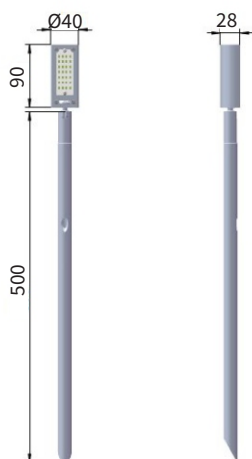

LARVA SPIKE FLOOD

LRV FL

Mono IP66 CE

Sleek and sturdy spike mounted floodlight ideal for washing or highlighting medium sized objects . High power LED and specially designed optics ensure glare free illumination . The design and color options available make LRV-8 easily blend with landscape .

FEATURES

MATERIAL	Aluminum
TRIM FINISH	Black, Custom
RATED POWER	8W
BEAM ANGLE	112°
MOUNTING	Spike mounted
LAMP LIFE	50,000 hrs
DIMENSIONS	Ø40 x 502mm
OPERATION TEMP	-20° C - +50° C
CONTROL	Switched, 1-10V, Dali, Triac (Driver based)
SDCM	2

CREE
LED Quality

150mA
Working Current

8W
Rated power

ELECTRICAL DATA

POWER CONSUMPTION	8W
COLORS	2700K, 3000K, 4000K
CRI	>90
LUMEN	822lm

DIMENSIONS

ORDERING LOGIC

PRODUCT	WATTAGE	COLOR TEMPERATURE	CONTROL	BEAM ANGLE	FINISH	CUSTOM
LRV FL	8 - 8W	(CT27) 2700K (CT30) 3000K (CT40) 4000K	SW - Switched AN - 1-10V DA - Dali TR - Triac	112 - 112°	BK - Black	XX - XX