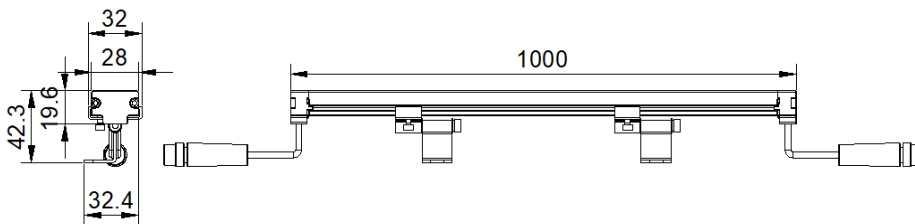

## LWO-28-Mono

YYZ LWO series linear light is a new solution of large scale high brightness architectural illumination. Its streamline design and aluminum profile along with adjustable brackets make it an elegant solution for wall washing and grazing applications. This IP66 rated modular system is available in 300mm, 500mm, or 1000mm lengths and can be customized as per project situations. Its integrated design of heat dissipating structure and degassing valve make it suitable for exterior architectural, retail and hospitality applications.

### FEATURES

|                  |                           |
|------------------|---------------------------|
| LED QUANTITY     | 18, 24 LED/m              |
| FINISH           | Machined aluminum         |
| WORKING VOLTAGE  | 24V dc                    |
| RATED POWER      | 18W/mtr, 24W/mtr          |
| BEAM ANGLE       | 20°, 30°, 45°, 20°x40°    |
| AVAILABLE LENGTH | 300mm, 500mm, 1000mm      |
| MOUNTING         | Surface mounting          |
| OPTIC            | Clear tempered glass      |
| DIMENSIONS       | 1000(L) x 32(W) x 42.3(H) |
| OPERATION TEMP   | -40° C - +50° C           |
| STORAGE TEMP     | -40° C - +80° C           |
| WEIGHT           | 600gm/m                   |
| LAMP LIFE        | 50,000 hrs                |
| BODY COLOR       | Aluminum color            |
| CONTROL          | On/Off, Dali, 1-10V, Dmx  |

### ELECTRICAL DATA

|                   |  |
|-------------------|--|
| POWER CONSUMPTION | 18W/mtr, 24W/mtr   |
| SUPPLY VOLTAGE    | 24V dc   |
| COLORS            | 2700K, 3000K, 4000K, 5000K, 5700K, Red, Green, Blue, Amber |
| CRI               | 80   |
| LUMEN             | 80~85lm/W  |

### DIMENSION