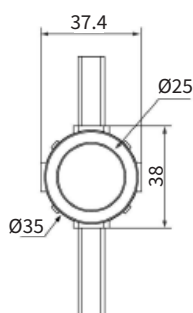

DRAWING

ORDERING LOGIC

PRODUCT	WATTAGE	COLOR TEMPERATURE	CONTROL	INPUT VOLTAGE	OPTIC	BODY FINISH	OPTIC
DPXL-RDO35	1.4 - 1.4W	(CT 27) - 2700K (CT 30) - 3000K (CT 40) - 4000K (CT50) - 5000K (CT60) - 6000K	SW - On/Off DM - DMX	DC - 24VDC	120 - 120°	BK - Black WH - White GR - Grey XX - Custom	CL - Clear DF - Diffused

Sample:DPXL-RDO35 - 1.4 - CT27 - SW - DC - 120 - BK - CL