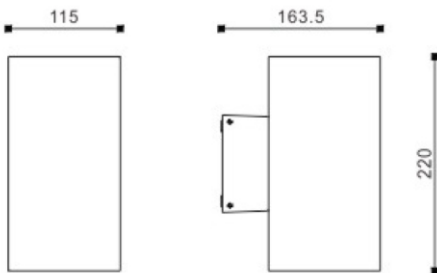

DIMENSION

ORDERING LOGIC

PRODUCT	WATTAGE	OPTIC	COLOR TEMPERATURE	FINISH	CUSTOM
LMO 5	18 - 2x9W	12 - 12°	(CT30) 3000K	BK - Black	XX - XXX
		15 - 15°	(CT40) 4000K		
	24 - 24°	(CT60) 6000K			
	36 - 36°				
	60 - 60°				

Sample: LMO 5 - 18 - 12 - CT 30 - BK - XX