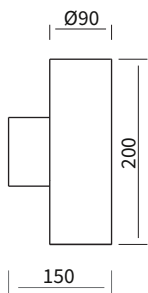

### FEATURES

HOUSING	Die-cast aluminum
WORKING CURRENT	350mA
MOUNTING	Surface mounted
BEAM ANGLE	24° . 36°
DIMENSIONS	Ø90x200mm
OPERATION TEMP	-20° C - +50° C
BODY COLOR	Black, Silver, White
LAMP LIFE	50,000 hrs
CONTROL	On/Off

### ELECTRICAL DATA

RATED POWER	1x15W
COLORS	3000K, 4000K, 5000K
CRI	80
LUMEN OUTPUT	1052 lm

### DIMENSION