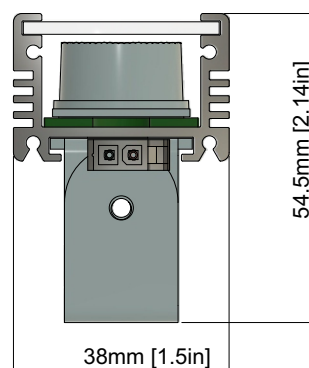

**6 LEDs /Ft**  
LED Quality

**24 VOLTS DC**  
Operating Voltage

**9.6W/Ft**  
Rated power

### Mounting Options

Swivel Base option

Mounting Clip option

Mounting clip

Swivel Base

LFG-I-9.6

## ORDERING LOGIC

PRODUCT SERIES	TYPE	POWER	COLOR TEMPERATURE	LENGTH	OPTICS	MOUNTING	CONNECTOR	
LFG	I- INDOOR	9.6W - 9.6WATTS	(CT 22)	2200K	12 - 12inch /300mm	06 - 6°x6°	SB - SWIVEL BRACKET	AM - AMP CONNECTOR
			(CT 24)	2400K	24 - 24inch /600mm	10 - 10°x10°		
			(CT 27)	2700K	36 - 36inch /900mm	15 - 15°x15°	MC - MOUNTING CLIP	CW - LEAD WIRING
			(CT 30)	3000K	48 - 48inch /1200mm	25 - 25°x25°		
			(CT 35)	3500K		30 - 30°x30°		
			(CT 40)	4000K		40 - 40°x40°		
			(CT 50)	5000K		60 - 60°x60°		
			(CT 57)	5700K		90 - 90°x90°		
			(CT 60)	6000K		6x40 - 6°x40°		
			(CT 65)	6500K		10x30 - 10°x30°		
			(CT BL)	BLUE		10x45 - 10°x45°		
			(CTRD)	RED		10x70 - 10°x70°		
			(CTGR)	GREEN		12x48 - 12°x48°		
			(CTAM)	AMBER		20x45 - 20°x45°		
							20x65 - 20°x65°	

## DIMENSIONS