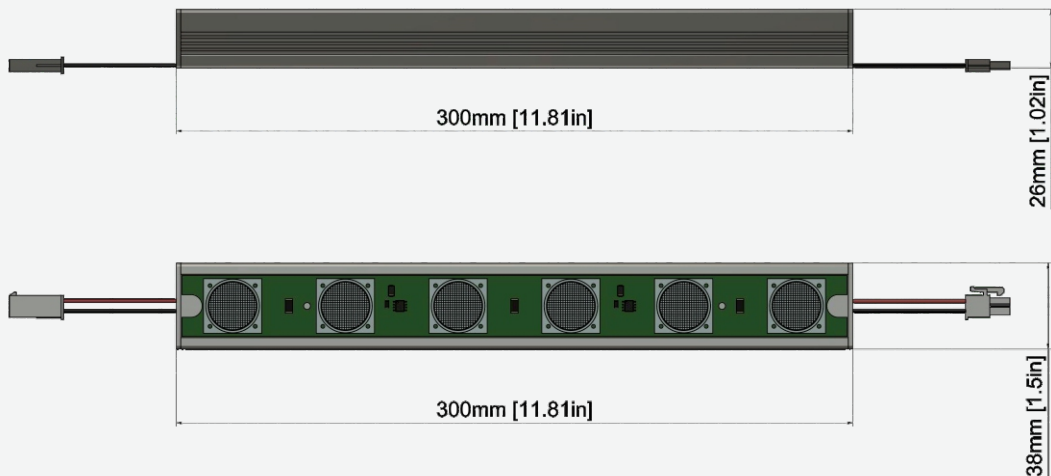

## FEATURES

OPERATING VOLTAGE	24 Volts DC
OPERATING TEMPERATURE	-20° C ~ + 50° C
LIGHT SOURCE	Top quality surface mount LED with variable drive current
COLOR RANGE	Single Color Operation / Custom Color Operation
BEAM ANGLE	6°x6°, 10°x10°, 15°x15°, 25°x25°, 30°x30°, 40°x40°, 60°x60°, 90°x90° 6°x40°, 10°x30°, 10°x45°, 10°x70°, 12°x48°, 20°x45°, 20°x65°
FIXTURE CONNECTION	AMP Mini-fit connector
AVAILABLE IP RATING	IP-20
MAXIMUM DAISY CHAIN	7ft / 2.2m
CRI	80

### Mounting Options

Swivel Base option

Mounting Clip option

Mounting clip

Swivel Base

LFG-I-9.6

## ORDERING LOGIC

PRODUCT SERIES	TYPE	POWER	COLOR TEMPERATURE	LENGTH	OPTICS	MOUNTING	CONNECTOR	
LFG	I- INDOOR	9.6W - 9.6WATTS	(CT 22)	2200K	12 - 12inch /300mm	06 - 6°x6°	SB - SWIVEL BRACKET	AM - AMP CONNECTOR
			(CT 24)	2400K	24 - 24inch /600mm	10 - 10°x10°		
			(CT 27)	2700K	36 - 36inch /900mm	15 - 15°x15°	MC - MOUNTING CLIP	CW - LEAD WIRING
			(CT 30)	3000K	48 - 48inch /1200mm	25 - 25°x25°		
			(CT 35)	3500K		30 - 30°x30°		
			(CT 40)	4000K		40 - 40°x40°		
			(CT 50)	5000K		60 - 60°x60°		
			(CT 57)	5700K		90 - 90°x90°		
			(CT 60)	6000K		6x40 - 6°x40°		
			(CT 65)	6500K		10x30 - 10°x30°		
			(CT BL)	BLUE		10x45 - 10°x45°		
			(CTRD)	RED		10x70 - 10°x70°		
			(CTGR)	GREEN		12x48 - 12°x48°		
			(CTAM)	AMBER		20x45 - 20°x45°		
							20x65 - 20°x65°	

## DIMENSIONS