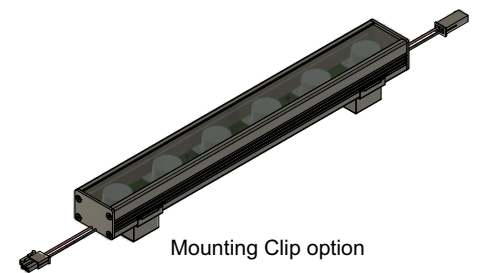

# INDOOR LFG SPEC SHEET

LFG-I-9.6

**IP20**  
NON-WATER  
PROOF

**9.6 W**

YYZ LFG series linear LED light fixtures are a simple, yet elegant solution for wall washing and grazing applications where crisp, single color light is desired along a wall or ceiling. LFG series is a new improvised version of YYZ Easy Grazer product which has installation in large scale projects worldwide since past several years. The use of elliptical optics ensures smooth lighting across the entire surface with optimal overlap between LEDs, and little spill or throw beyond the illuminated plane.

### Mounting Options

Swivel Base option

Mounting Clip option

Mounting clip

Swivel Base

LFG-I-9.6