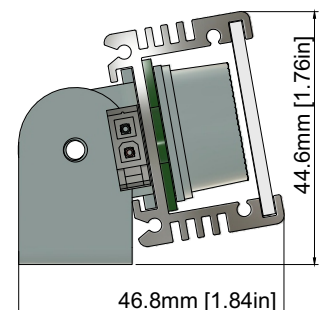

### Mounting Options

Swivel Base option

Mounting Clip option

Mounting clip

Swivel Base

LFG-I-9.6

## ORDERING LOGIC

PRODUCT SERIES	TYPE	POWER	COLOR TEMPERATURE	LENGTH	OPTICS	MOUNTING	CONNECTOR	
LFG	I- INDOOR	9.6W - 9.6WATTS	(CT 22)	2200K	12 - 12inch /300mm	06 - 6°x6°	SB - SWIVEL BRACKET	AM - AMP CONNECTOR
			(CT 24)	2400K	24 - 24inch /600mm	10 - 10°x10°		
			(CT 27)	2700K	36 - 36inch /900mm	15 - 15°x15°	MC - MOUNTING CLIP	CW - LEAD WIRING
			(CT 30)	3000K	48 - 48inch /1200mm	25 - 25°x25°		
			(CT 35)	3500K		30 - 30°x30°		
			(CT 40)	4000K		40 - 40°x40°		
			(CT 50)	5000K		60 - 60°x60°		
			(CT 57)	5700K		90 - 90°x90°		
			(CT 60)	6000K		6x40 - 6°x40°		
			(CT 65)	6500K		10x30 - 10°x30°		
			(CT BL)	BLUE		10x45 - 10°x45°		
			(CTRD)	RED		10x70 - 10°x70°		
			(CTGR)	GREEN		12x48 - 12°x48°		
			(CTAM)	AMBER		20x45 - 20°x45°		
							20x65 - 20°x65°	

## DIMENSIONS