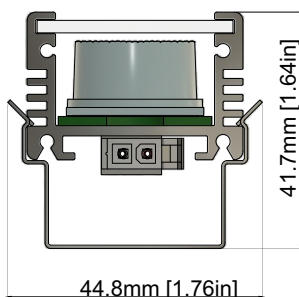

### Mounting Options

Swivel Base option

Mounting Clip option

Mounting clip

Swivel Base

LFG-I-9.6

## ORDERING LOGIC

PRODUCT SERIES	TYPE	POWER	COLOR TEMPERATURE	LENGTH	OPTICS	MOUNTING	CONNECTOR	
LFG	I- INDOOR	9.6W - 9.6WATTS	(CT 22)	2200K	12 - 12inch /300mm	06 - 6°x6°	SB - SWIVEL BRACKET	AM - AMP CONNECTOR
			(CT 24)	2400K	24 - 24inch /600mm	10 - 10°x10°		
			(CT 27)	2700K	36 - 36inch /900mm	15 - 15°x15°	MC - MOUNTING CLIP	CW - LEAD WIRING
			(CT 30)	3000K	48 - 48inch /1200mm	25 - 25°x25°		
			(CT 35)	3500K		30 - 30°x30°		
			(CT 40)	4000K		40 - 40°x40°		
			(CT 50)	5000K		60 - 60°x60°		
			(CT 57)	5700K		90 - 90°x90°		
			(CT 60)	6000K		6x40 - 6°x40°		
			(CT 65)	6500K		10x30 - 10°x30°		
			(CT BL)	BLUE		10x45 - 10°x45°		
			(CTRD)	RED		10x70 - 10°x70°		
			(CTGR)	GREEN		12x48 - 12°x48°		
			(CTAM)	AMBER		20x45 - 20°x45°		
							20x65 - 20°x65°	

## DIMENSIONS