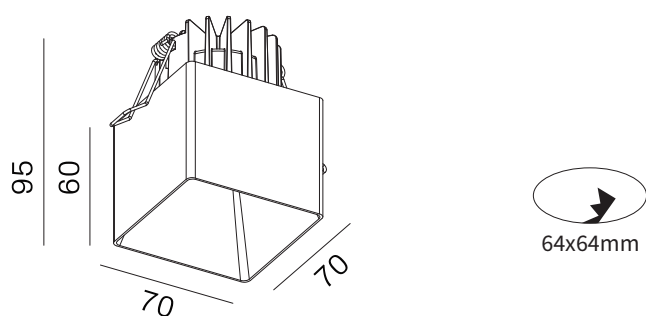

FEATURES

MATERIAL	Aluminum
FINISH	White, Black
RATED POWER	8W
WORKING CURRENT	200mA
RADIANCE ANGLE	24°/36°
MOUNTING	Semi recessed mounted
CONNECTION	Indoor rated connections
LAMP LIFE	50,000 Hrs
DIMENSION	70x70x60mm
OPERATING TEMP	-20° C - +50° C
CONTROL	On/Off, Dali, 0-10V
OPTIC	Clear glass

CREE
LED Quality

200mA
Working Current

8W
Rated power

ELECTRICAL DATA

POWER CONSUMPTION	8W
SUPPLY VOLTAGE	240V AC
COLORS	2700K, 3000K, 4000K
CRI	80/90

DIMENSION

ORDERING LOGIC

PRODUCT	OPTIC	COLOR TEMPERATURE		CONTROL	CURRENT	BODY COLOR	CUSTOM
RGA-SRSQ 5470	24 - 24°	(CT 27)	2700K	SW - ON-OFF	200 - 200mA	WH - WHITE	XX
	36 - 36°	(CT 30)	3000K	DA - DALI		BK - BLACK	
		(CT 40)	4000K	AN - 0-10V			