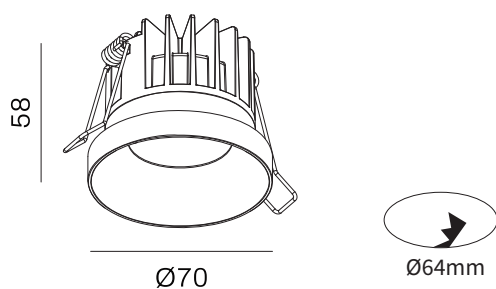

FEATURES

MATERIAL	Aluminum
FINISH	White, Black
RATED POWER	8W
WORKING CURRENT	200mA
RADIANCE ANGLE	24°/36°
MOUNTING	Semi recessed mounted
CONNECTION	Indoor rated connections
LAMP LIFE	50,000 Hrs
DIMENSION	Ø70x58mm
OPERATING TEMP	-20° C - +50° C
CONTROL	On/Off, Dali, 0-10V
OPTIC	Clear glass

CREE
LED Quality

200mA
Working Current

8W
Rated power

ELECTRICAL DATA

POWER CONSUMPTION	8W
SUPPLY VOLTAGE	240V AC
COLORS	2700K, 3000K, 4000K
CRI	80/90
LUMEN	750lm

DIMENSION

ORDERING LOGIC

PRODUCT	OPTIC	COLOR TEMPERATURE		CONTROL	CURRENT	BODY COLOR		CUSTOM
RGA-R 5470	24 - 24°	(CT 27)	2700K	SW - ON-OFF	200 - 200mA	WH - WHITE	XX	
	36 - 36°	(CT 30)	3000K	DA - DALI		BK - BLACK		
	(CT 40)	4000K	AN - 0-10V					