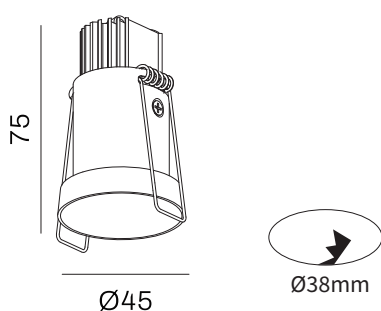

### FEATURES

MATERIAL	Aluminum
FINISH	White, Black, Rose Gold
RATED POWER	5W
WORKING CURRENT	120mA
RADIANCE ANGLE	15°/24°/36°
MOUNTING	Semi recessed mounted
CONNECTION	Indoor rated connections
LAMP LIFE	50,000 Hrs
DIMENSION	Ø45x75mm
OPERATING TEMP	-20° C - +50° C
CONTROL	On/Off
OPTIC	Clear glass

### DIMENSION