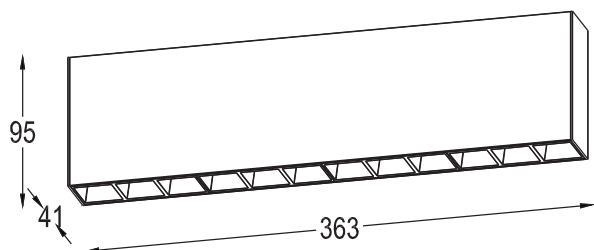

GENESIS LINEAR SURFACE DOWNLIGHT

GNS-LSD

Mono IP20

YYZ Genesis surface mount linear downlight is with 12 LED lighting spot, in sandy white powdered coating made in aluminum housing. These downlights are with excellent aluminum heat sink & anti-glare optical reflector and is also suitable for all commercial lighting applications as well as public indoor space where there is limited space in ceiling.

FEATURES

FINISH	Black, White, Grey
WORKING VOLTAGE	220-240V 50/60Hz
RATED POWER	36W
DISTRIBUTION	20°, 30°, 45°, Ovalflood
LAMP LIFE	50,000 hrs
MOUNTING	Surface mounted
DIMENSIONS	363x41x95mm
OPERATION TEMP	-20° C - +50° C
CONTROL	On/Off, 1-10V, Dali

ELECTRICAL DATA

POWER CONSUMPTION	36W
SUPPLY VOLTAGE	220-240VAC
COLORS	2700K, 3000K, 4000K
CRI	90+
LUMEN	82lm/W

DIMENSIONS

Darklight

Black

Linear spread lens

ORDERING LOGIC

PRODUCT	WATTAGE	COLOR TEMPERATURE		CONTROL	VOLTAGE	OPTIC	FINISH	ACCESSORIES	CUSTOM
GNS-LSD	36 - 36W	(CT27)	2700K	SW - ON/OFF	AC - 240VAC	20 - 20°	BK - Black	LSL - Linear Spread Lens	xx
		(CT30)	3000K	AN - 1-10V		30 - 30°	WH - White		
		(CT40)	4000K	DA - DALI		45 - 45°	GR - Grey		
		O - Oval Flood							