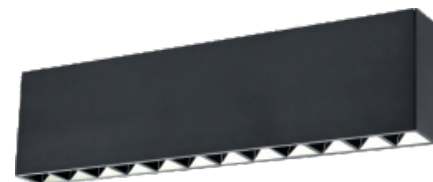

GENESIS LINEAR SURFACE DOWNLIGHT

GNS-LSD

Mono IP20

YYZ Genesis surface mount linear downlight is with 12 LED lighting spot, in sandy white powdered coating made in aluminum housing. These downlights are with excellent aluminum heat sink & anti-glare optical reflector and is also suitable for all commercial lighting applications as well as public indoor space where there is limited space in ceiling.

FEATURES

FINISH	Black, White, Grey
WORKING VOLTAGE	220-240V 50/60Hz
RATED POWER	36W
DISTRIBUTION	20°, 30°, 45°, Ovalflood
LAMP LIFE	50,000 hrs
MOUNTING	Surface mounted
DIMENSIONS	363x41x95mm
OPERATION TEMP	-20° C - +50° C
CONTROL	On/Off, 1-10V, Dali

ELECTRICAL DATA

POWER CONSUMPTION	36W
SUPPLY VOLTAGE	220-240VAC
COLORS	2700K, 3000K, 4000K
CRI	90+
LUMEN	82lm/W

DIMENSIONS

Darklight

Black

Linear spread lens

ORDERING LOGIC

PRODUCT	WATTAGE	COLOR TEMPERATURE		CONTROL	VOLTAGE	OPTIC	FINISH	ACCESSORIES	CUSTOM
GNS-LSD	36 - 36W	(CT27)	2700K	SW - ON/OFF	AC - 240VAC	20 - 20°	BK - Black	LSL - Linear Spread Lens	xx
		(CT30)	3000K	AN - 1-10V		30 - 30°	WH - White		
		(CT40)	4000K	DA - DALI		45 - 45°	GR - Grey		
		O - Oval Flood							