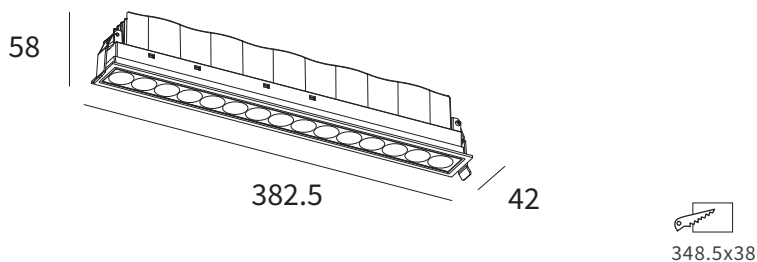

## GNS-RL

**Mono** IP44 CE

YYZ GENESIS Trimless Recessed Fixed Ceiling Down Light, with 15 LED lighting spot. Aluminum body in Sandy White powder-coated, excellent aluminum heat sink and Anti-glare optical reflector.

### FEATURES

FINISH	Black , White, Gold
WORKING VOLTAGE	220-240V 50/60Hz 28-50V DC 800mA
RATED POWER	31W
BEAM ANGLE	15°, 30°, 50°
LAMP LIFE	50,000 hrs
MOUNTING	Ceiling recessed
DIMENSIONS	L 382.5xW42xH58mm
OPERATION TEMP	-20° C - +40° C
CONTROL	On/Off, Triac, 1-10V, Dali

### DIMENSIONS