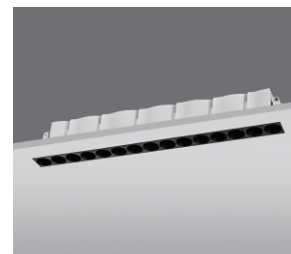

# GENESIS RECESSED LINEAR

## GNS-RL

**Mono** IP44 CE

YYZ GENESIS Trimless Recessed Fixed Ceiling Down Light, with 15 LED lighting spot. Aluminum body in Sandy White powder-coated, excellent aluminum heat sink and Anti-glare optical reflector.

### FEATURES

FINISH	Black , White, Gold
WORKING VOLTAGE	220-240V 50/60Hz 28-50V DC 800mA
RATED POWER	31W
BEAM ANGLE	15°, 30°, 50°
LAMP LIFE	50,000 hrs
MOUNTING	Ceiling recessed
DIMENSIONS	L 382.5xW42xH58mm
OPERATION TEMP	-20° C - +40° C
CONTROL	On/Off, Triac, 1-10V, Dali