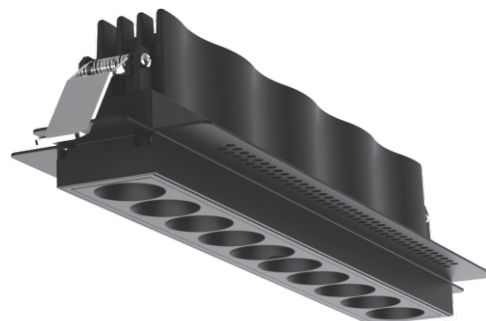

GENESIS RECESSED LINEAR

GNS-RL

Mono IP44 CE

YYZ GENESIS Trimless Recessed Fixed LED Ceiling Down Light, with 10 LED lighting spot aluminum body in Sandy White powder-coated, excellent aluminum heat sink and Anti-glare optical reflector.

FEATURES

FINISH	Black , White, Gold
WORKING VOLTAGE	220-240V 50/60Hz 28-50V DC 800mA
RATED POWER	21W
BEAM ANGLE	15°, 30°, 50°
LAMP LIFE	50,000 hrs
MOUNTING	Ceiling recessed
DIMENSIONS	L 285xW71xH58mm
OPERATION TEMP	-20° C - +40° C
CONTROL	On/Off, Triac, 1-10V, Dali