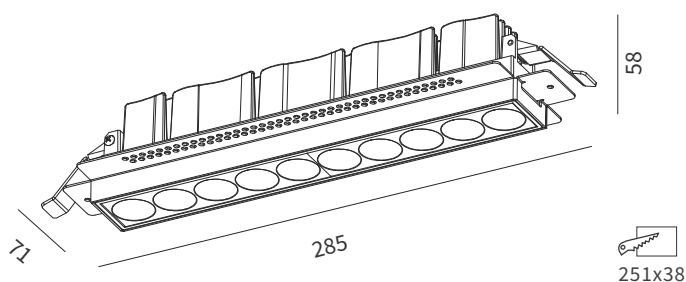

GENESIS RECESSED LINEAR

GNS-RL

Mono IP44 CE

YYZ GENESIS Trimless Recessed Fixed LED Ceiling Down Light, with 10 LED lighting spot aluminum body in Sandy White powder-coated, excellent aluminum heat sink and Anti-glare optical reflector.

FEATURES

FINISH	Black , White, Gold
WORKING VOLTAGE	220-240V 50/60Hz 28-50V DC 800mA
RATED POWER	21W
BEAM ANGLE	15°, 30°, 50°
LAMP LIFE	50,000 hrs
MOUNTING	Ceiling recessed
DIMENSIONS	L 285xW71xH58mm
OPERATION TEMP	-20° C - +40° C
CONTROL	On/Off, Triac, 1-10V, Dali

ELECTRICAL DATA

POWER CONSUMPTION	21W
SUPPLY VOLTAGE	220-240Vac
COLORS	3000K, 4000K, 5000K
CRI	90+
LUMEN	85 lm/W

DIMENSIONS

ORDERING LOGIC

PRODUCT	WATTAGE	COLOR TEMPERATURE		CONTROL	OPTIC	VOLTAGE	FINISH	CUSTOM
GNS-RL	21 - 21W	(CT30)	3000K	ND - ON/OFF	15 - 15°	240VAC	BK - Black	xx
		(CT40)	4000K	TR - TRIAC	30 - 30°		WH - White	
		(CT50)	5000K	AN - 1-10V	50 - 50°		GO - Gold	
				DA - DALI				