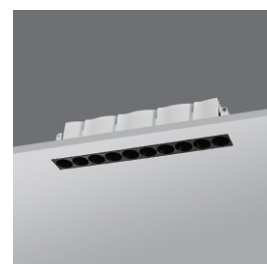

GENESIS RECESSED LINEAR

GNS-RL

Mono IP44 CE

YYZ GENESIS Trimless Recessed Fixed LED Ceiling Down Light, with 10 LED lighting spot aluminum body in Sandy White powder-coated, excellent aluminum heat sink and Anti-glare optical reflector.

FEATURES

FINISH	Black , White, Gold
WORKING VOLTAGE	220-240V 50/60Hz 28-50V DC 800mA
RATED POWER	21W
BEAM ANGLE	15°, 30°, 50°
LAMP LIFE	50,000 hrs
MOUNTING	Ceiling recessed
DIMENSIONS	L 285xW71xH58mm
OPERATION TEMP	-20° C - +40° C
CONTROL	On/Off, Triac, 1-10V, Dali