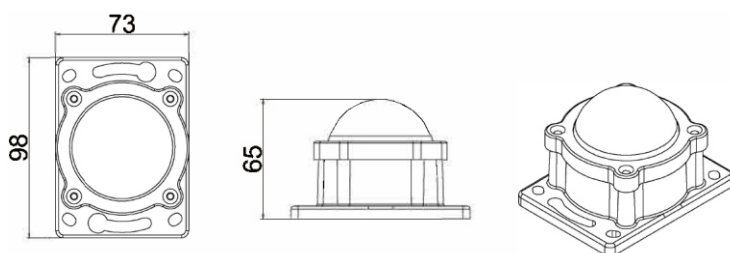

DRAWING

ORDERING LOGIC

PRODUCT	WATTAGE	COLOR TEMPERATURE	CONTROL	INPUT VOLTAGE	OPTIC	FINISH	CUSTOM
DPXL 88	5 - 5W	(RGBW) - RGBW	DX - Dmx	24 - 24VDC	120 - 120°	BK - Black WH - White XX - Custom	XX - XXX

Sample: DPXL 88 - 5 - RGBW - DX - 24 - 120 - BK - XX