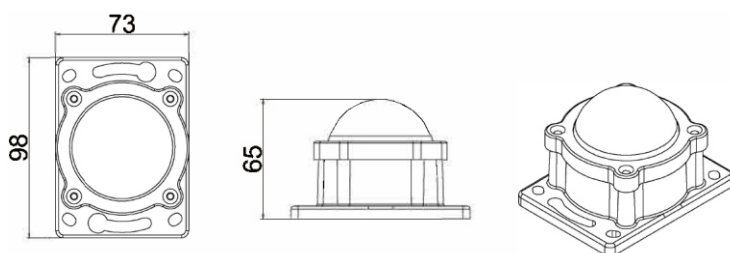

DRAWING

ORDERING LOGIC

PRODUCT	WATTAGE	COLOR TEMPERATURE	CONTROL	INPUT VOLTAGE	OPTIC	FINISH	CUSTOM
DPXL 88	4 - 4W	(CT 27) - 2700K (CT 30) - 3000K (CT 40) - 4000K (CT 57) - 5700K (CT 65) - 6500K	DA - Dali SW - On/Off	24 - 24VDC	120 - 120°	BK - Black WH - White XX - Custom	XX - XXX

Sample: DPXL 88 - 4 - CT27 - DX - 24 - 120 - BK - XX