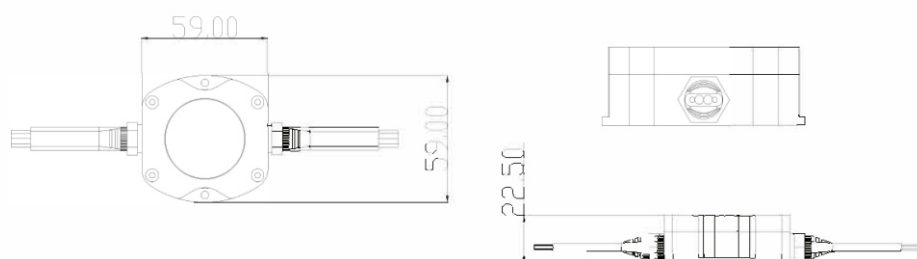

DOT PIXEL 60 SERIES

DPXL 60-RGBW

YYZ Dot Pixel series is a big size media pixel intelligent LED, with transparent shape cover, low power consumption, long operation life in excess of 80,000 hours. Easy to install and configure into any conceivable shape, SMART PXL dots create spectacular, crisp lighting effects while adding a stylish design element to your venue or installation chose between default options and custom items. Various customization option include LED color(RGB, Warm white or cold white); pixel pitch, flexible mounting capability, accommodate a variety of irregular surfaces. IP67-rated, anti-UV polycarbonate housing for outdoor application (Video wall, Curtain wall, Feature wall, Logo, Signage and 3-dimensional shapes).

FEATURES

CONTROL GEAR	Remote
OPTIC	Clear/ Diffuser
INPUT VOLTAGE	24V dc
POWER CONSUMPTION	3W/Dot
MOUNTING	Surface mounted
LUMINOUS FLUX	53lm /W
BRAND OF LEDS	Epistar
BEAM ANGLE	120°
CONTROL	Dmx
MATERIAL	Polycarbonate
FINISHING (COLOR HOUSING)	Black, White
LED LIFETIME	50,000hrs
DIMENSION	59x22.5mm
OPERATIONG TEMP	-30C ~ 50°C

- EPISTAR LED Quality
- 24V DC Working Voltage
- 3W/Node Rated power

ELECTRICAL DATA

POWER CONSUMPTION	3W/Node
SUPPLY VOLTAGE	24V dc
CRI	90
COLORS	RGBW

DRAWING

ORDERING LOGIC

PRODUCT	WATTAGE	COLOR TEMPERATURE	CONTROL	INPUT VOLTAGE	OPTIC	FINISH	CUSTOM
DPXL 60	3 - 3W	(RGBW) - RGBW	DX - Dmx	24 - 24VDC	120 - 120°	BK - Black WH - White XX - Custom	XX - XXX