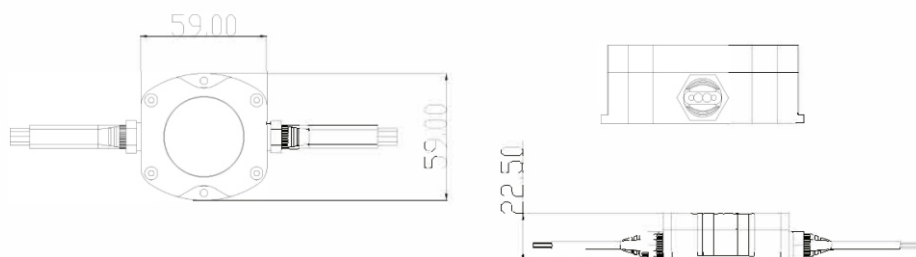

DRAWING

ORDERING LOGIC

PRODUCT	WATTAGE	COLOR TEMPERATURE	CONTROL	INPUT VOLTAGE	OPTIC	FINISH	CUSTOM
DPXL 60	2.5 - 2.5W	(CT 27) - 2700K (CT 30) - 3000K (CT 40) - 4000K (CT 57) - 5700K (CT 65) - 6500K	DA - Dali SW - On/Off	24 - 24VDC	120 - 120°	BK - Black WH - White XX - Custom	XX - XXX

Sample: DPXL 60 - 2.5 - CT27 - DA - 24 - 120 - BK - XX