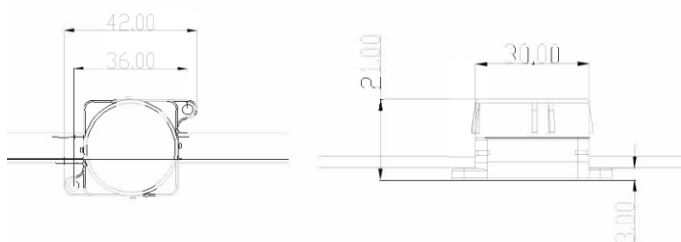

DRAWING

ORDERING LOGIC

PRODUCT	WATTAGE	COLOR TEMPERATURE	CONTROL	INPUT VOLTAGE	OPTIC	FINISH	CUSTOM
DPXL 30	1.2 - 1.2W	(RGB) - RGB	DX - DMX	24 - 24VDC	120 - 120°	BK - Black WH - White XX - Custom	XX - XXX

Sample: DPXL 30 - 1.2 - RGB - DX - 24 - 120 - BK - XX