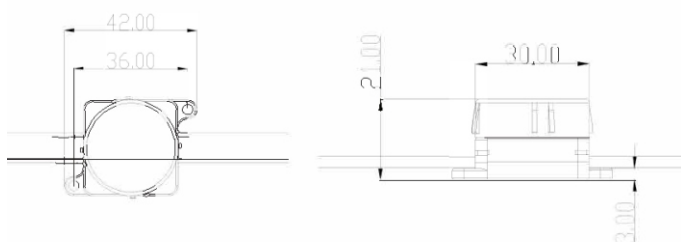

DRAWING

ORDERING LOGIC

PRODUCT	WATTAGE	COLOR TEMPERATURE	CONTROL	INPUT VOLTAGE	OPTIC	FINISH	CUSTOM
DPXL 30	1.2 - 1.2W	(CT 27) - 2700K (CT 30) - 3000K (CT 40) - 4000K (CT 57) - 5700K (CT 65) - 6500K	DA - Dali SW - On/Off	24 - 24VDC	120 - 120°	BK - Black WH - White XX - Custom	XX - XXX

Sample: DPXL 30 - 1.2 - CT27 - DA - 24 - 120 - BK - XX