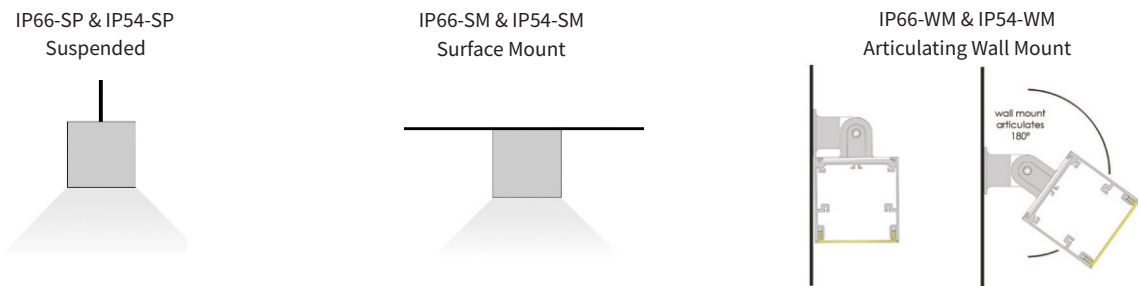

CIANA 100WP SERIES

CNA 100 WP

Mono IP66/IP54

YYZ Ciana IP66/IP54 is suspended or surface mounted luminaire with housing in 100% recyclable, extruded architectural grade T6061 aluminum. This fixture offers wide range of color temperature ranging from 2700K-6500K and is with white satin, semi frosted, prismatic diffuser. These are mainly ideal for areas like corridors, museum, hotels, and other industrial & commercial facilities.

FRAME

CNA100SP : For suspended

CNA100WM : For wall mounted

CNA100SM : For surface mounted

FEATURES

- FINISH - Black, White, Aluminum
- MATERIAL - 100% Extruded architectural grade T6063 aluminum
- RATED POWER - 30W/mtr
- COLORS - 2700K, 5000K, 5700K, 6500K
- LUMEN - 3000lm/mtr

ADDITIONAL OPTIONS

- EM - 1.5 hour Emergency kit
- MS - Motion sensor
- Others - Contact factory

CNA 100 WP

DIMENSIONS

MOUNTING OPTIONS

DISTRIBUTION