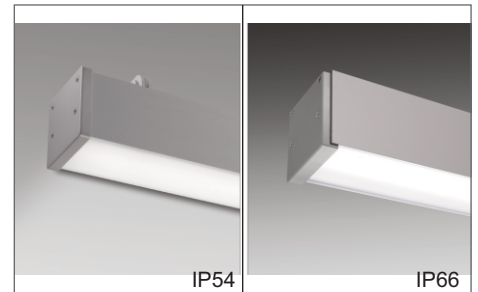

CIANA 100WP SERIES

CNA 100 WP

Mono IP66/IP54

YYZ Ciana IP66/IP54 is suspended or surface mounted luminaire with housing in 100% recyclable, extruded architectural grade T6061 aluminum. This fixture offers wide range of color temperature ranging from 2700K-6500K and is with white satin, semi frosted, prismatic diffuser. These are mainly ideal for areas like corridors, museum, hotels, and other industrial & commercial facilities.

FRAME

CNA100SP : For suspended

CNA100WM : For wall mounted

CNA100SM : For surface mounted

FEATURES

- FINISH - Black, White, Aluminum
- MATERIAL - 100% Extruded architectural grade T6063 aluminum
- RATED POWER - 30W/mtr
- COLORS - 2700K, 5000K, 5700K, 6500K
- LUMEN - 3000lm/mtr