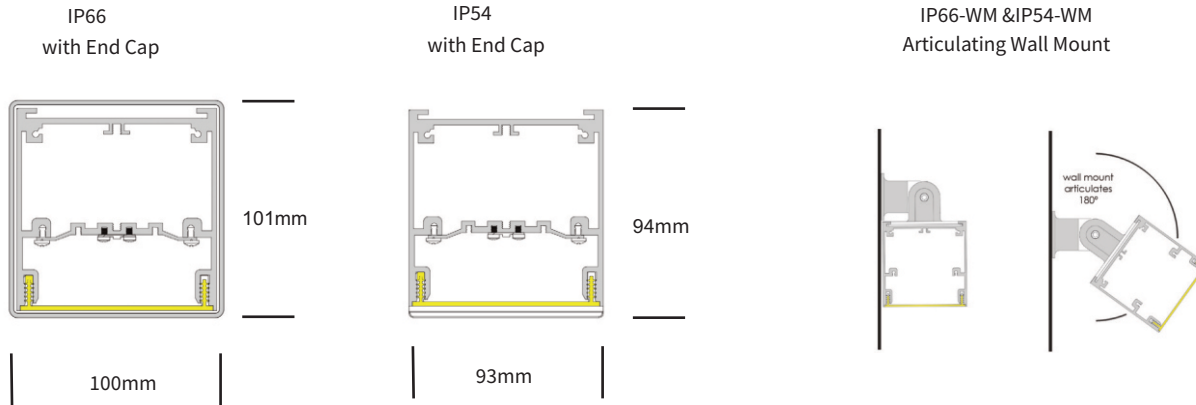

FRAME

CNA100SP : For suspended

CNA100WM : For wall mounted

CNA100SM : For surface mounted

FEATURES

- FINISH - Black, White, Aluminum
- MATERIAL - 100% Extruded architectural grade T6063 aluminum
- RATED POWER - 30W/mtr
- COLORS - 2700K, 5000K, 5700K, 6500K
- LUMEN - 3000lm/mtr

ADDITIONAL OPTIONS

- EM - 1.5 hour Emergency kit
- MS - Motion sensor
- Others - Contact factory

CNA 100 WP

DIMENSIONS

MOUNTING OPTIONS

DISTRIBUTION