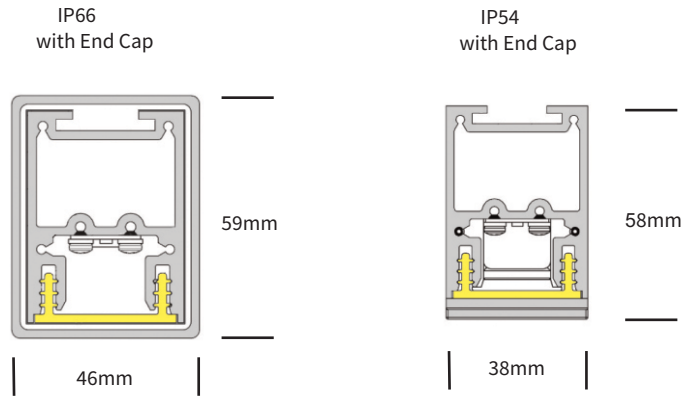

FRAME

- CNA46SP : For suspended
- CNA46WM : For wall mounted
- CNA46SM : For surface mounted

FEATURES

- FINISH - Black, White, Aluminum
- MATERIAL - 100% Extruded architectural grade T6063 aluminum
- RATED POWER - 40W/mtr
- COLORS - 2700K, 5000K, 5700K, 6500K
- LUMEN - 2700lm/mtr

ADDITIONAL OPTIONS

- EM - 1.5 hour Emergency kit
- MS - Motion sensor
- Others - Contact factory

CNA 46 WP

DIMENSIONS

MOUNTING OPTIONS

IP66 SP & IP54 SP
Suspended

IP66-SM & IP54-SM
Surface Mount

IP66-WM & IP54-WM
Articulating Wall Mount