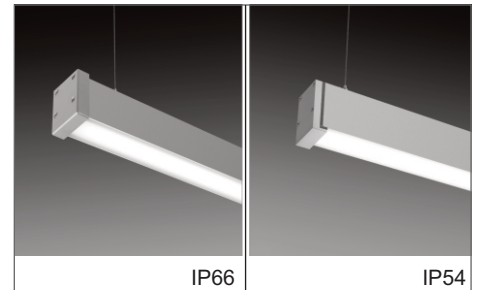

CIANA 46WP SERIES

CNA 46 WP

Mono IP54/IP66

YYZ Ciana IP54/IP66 is suspended or surface mounted luminaire with housing in 100% recyclable, extruded architectural grade T6061 aluminum. This fixture offers wide range of color temperature ranging from 2700K-6500K and is with white satin, semi frosted, prismatic diffuser. These are mainly ideal for areas like corridors, museum, hotels, and other industrial & commercial facilities.

FRAME

- CNA46SP : For suspended
- CNA46WM : For wall mounted
- CNA46SM : For surface mounted

FEATURES

- FINISH - Black, White, Aluminum
- MATERIAL - 100% Extruded architectural grade T6063 aluminum
- RATED POWER - 40W/mtr
- COLORS - 2700K, 5000K, 5700K, 6500K
- LUMEN - 2700lm/mtr

DRIVER

- NONDIM - Non-dimmable
- DALI® - DALI driver, dimming down to 1%
- 1/10V - 1-10V, dimming down to 1%
- 0/10V - 0-10V, dimming down to 0%

FINISH

- AL - Natural aluminium (standard)
- WH - White powder coat
- BK - Black powder coat
- Custom - Custom powder coat

ADDITIONAL OPTIONS

- EM - 1.5 hour Emergency kit
- MS - Motion sensor
- Others - Contact factory