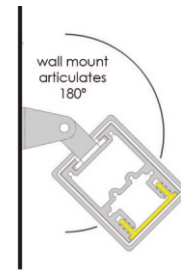

ADDITIONAL OPTIONS

- EM - 1.5 hour Emergency kit
- MS - Motion sensor
- Others - Contact factory

CNA 46 WP

DIMENSIONS

MOUNTING OPTIONS

IP66 SP & IP54 SP
Suspended

IP66-SM & IP54-SM
Surface Mount

IP66-WM & IP54-WM
Articulating Wall Mount