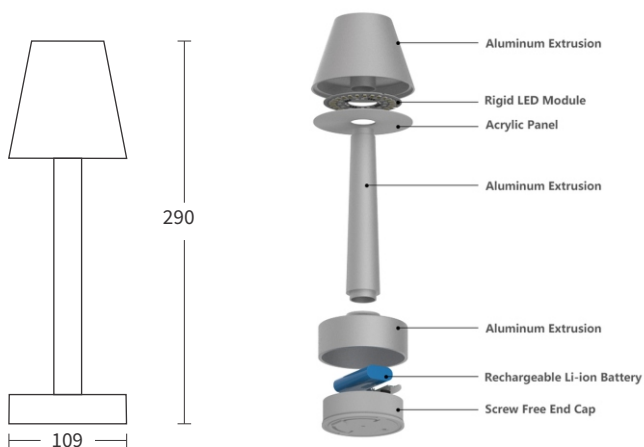

## GAMMA TABLE LAMP

**Mono** IP44 CE

YYZ Lighting Gamma table lamp is rechargeable Battery Operated Portable Bedside Reading Table Lamp is designed with high quality aluminum body for finest Hotels & Resorts, Restaurants, Bars, Club, Luxury Cruise Liners and Homes around the world to provide soft ambient light on Dining table, Reception Desk, bedroom, Terraces and wherever you need, indoor or outdoor.

### FEATURES

MATERIAL	Aluminum Alloy
FINISH	Chrome, Champagne Gold, Silver, Nickel, Antique Brass Antique Copper, Cooper, Gold, Rose Gold, White, Black
RATED POWER	2W
DIFFUSER	Frosted
LIGHTING TIME	15-24 hrs
CHARGING TIME	8-9 hrs
LAMP LIFE	50,000 hrs
DIMENSIONS	W109xH290mm
COLOR	RGBW
LUMEN	130 lm/W

### DIMENSION