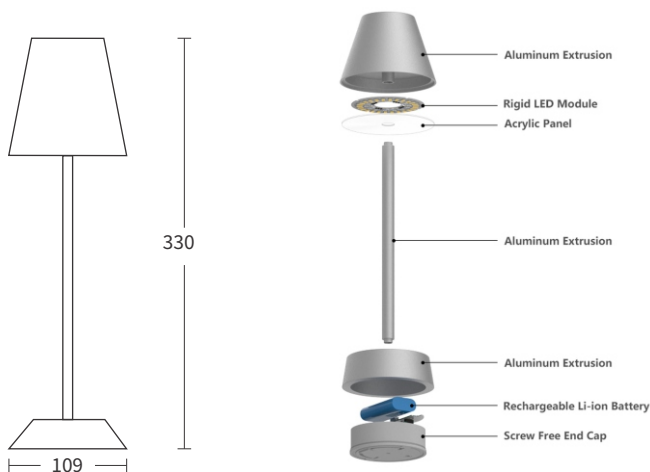

CLUB SERIES

H-TABLE LAMP

Mono IP44 CE

YYZ Lighting H-Table lamp is rechargeable Battery Operated Portable Bedside Reading Table Lamp is designed with high quality aluminum body for finest Hotels & Resorts, Restaurants, Bars, Club, Luxury Cruise Liners and Homes around the world to provide so ambient light on Dining table, Reception Desk, bedroom, Terraces and wherever you need, indoor or outdoor.

FEATURES

MATERIAL	Aluminum Alloy
FINISH	Chrome, Champagne Gold, Silver, Nickel, Antique Brass Antique Copper, Cooper, Gold, Rose Gold, White, Black
RATED POWER	2W
DIFFUSER	Frosted
LIGHTING TIME	15-24 hrs
CHARGING TIME	8-9 hrs
LAMP LIFE	50,000 hrs
DIMENSIONS	W109xH330mm
COLOR	RGBW
LUMEN	130 lm/W

DIMENSION

BODY COLOR