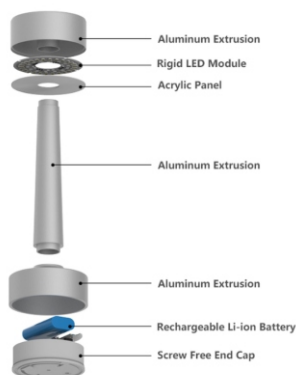

CLUB SERIES

TBL-TABLE LAMP

Mono IP44 CE

YYZ Lighting Club Series Cordless Inductive Charging LED Warm White Table Dining Lamp is designed with high quality aluminum body for finest Hotels & Resorts, Restaurants, Bars, Club, Luxury Cruise Liners and Homes. Restaurant table lamp is a source of light that stands on a table or any piece of furniture made by Aluminum Top and body +PMMA Diffuser. Lighting time is 26 hours and more Suit for 6 hour charging time. Suitable for dimming with LED operating 50,000 hours life.

FEATURES

MATERIAL	Aluminum Alloy
FINISH	Chrome, Champagne Gold, Silver, Nickel, Antique Brass Antique Copper, Cooper, Gold, Rose Gold, White, Black
RATED POWER	1W or 2W
DIFFUSER	PMMA
LIGHTING TIME	26 hrs
CHARGING TIME	6 hrs
LAMP LIFE	50,000 hrs
DIMENSIONS	Ø90x210mm
LUMEN	90 lm/W

DIMENSION

BODY COLOR