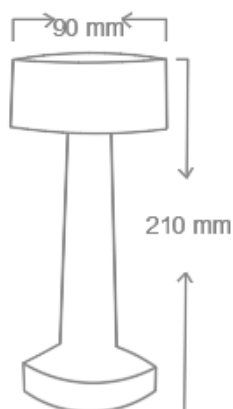

FEATURES

MATERIAL	Aluminum Alloy
FINISH	Chrome, Champagne Gold, Silver, Nickel, Antique Brass Antique Copper, Cooper, Gold, Rose Gold, White, Black
RATED POWER	1W or 2W
DIFFUSER	PMMA
LIGHTING TIME	26 hrs
CHARGING TIME	6 hrs
LAMP LIFE	50,000 hrs
DIMENSIONS	Ø90x210mm
LUMEN	90 lm/W

DIMENSION

BODY COLOR