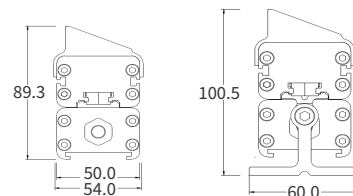

FEATURES

LED QUANTITY	12 LED/ft
FINISH	6063 HIGH DENSITY ALUMINUM
WORKING VOLTAGE	100-277 V AC 50/60Hz
RATED POWER	16/24/48W
BEAM ANGLE	20°, 35°, 50°. 10x40°
AVAILABLE LENGTH	410MM, 605MM, 1190mm
MOUNTING	SURFACE MOUNTING
OPTIC	CLEAR TEMPERED GLASS
DIMENSIONS	410, 605, 1190(L) x 50(B) x 69.3(H)
OPERATION TEMP	-40° C - +50° C
STORAGE TEMP	-40° C - +85° C
LAMP LIFE	50,000 Hrs
BODY COLOR	BLACK, GREY, WHITE
CONTROL	DMX

DIMENSION

ORDERING LOGIC

PRODUCT	POWER	OPTIC	COLOR TEMPERATURE	CONTROL	VOLTAGE	FIXTURE LENGTH	BODY COLOR	CUSTOM
LWW PRO-OM	16 - 16W (410mm)	20 - 20°	(DWT) 2700-6500K	DX - DMX	240 - 100-240VAC	410 - 410mm (16W)	BK - BLACK	XX
	24 - 24W (605mm)	35 - 35°				605 - 605mm (24W)	GR - GREY	
	48 - 48W (1190mm)	50 - 50°				1190 - 1190mm (48W)	WH - WHITE	
		10-40 - 10° x 40°						

Sample: LWWPRO-OM- 16 - 20 - DWT - DX - 240 - 410 - BK - XX

LWW PRO-OM DWT

ANTI-GLARE ACCESSORIES

Item: YYZAGS-410/605/1190
Anti-glare shield

Height with/without mounting bracket (YYZMBA-H81)

Item: YYZGLA-410/605/1190-RGBW
Asymmetric anti-glare louver

Height with/without mounting bracket (YYZMBA-H81)

Item: YYZGLS-410/605/1190-RGBW
Symmetric anti-glare louver

Height with/without mounting bracket (YYZMBA-H81)

Item: YYZMBA-H81
Description: YYZMBA-H81 is an adjustable mounting option are used for applications that require angle adjustments. It can rotate up to 180°