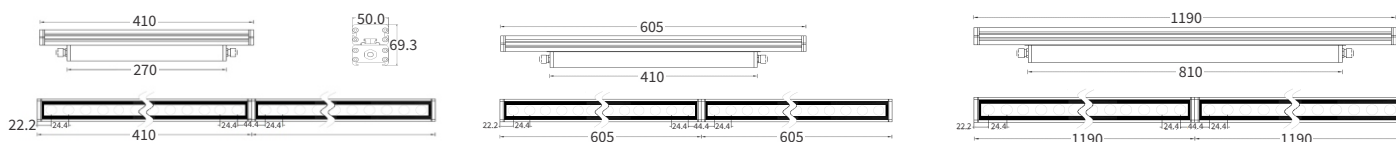

LINEAR WALLWASHER PRO SERIES

LWW PRO-OM DWT

YYZ Linear wall washer Pro series linear light is new solution for large-scale. High-brightness architectural illumination. Streamline design with 6063 high aluminium alloy and easy installation. Integrated design of heat dissipating structure and professional degassing valve device. The modular system available in 410mm,598mm or 1183mm lengths and can be customized as per project situation, IP66 structural waterproof suitable for a wide range of wall grazing, linear and indirect illumination for exterior architectural, retail and hospitality applications.

FEATURES

LED QUANTITY	12 LED/ft
FINISH	6063 HIGH DENSITY ALUMINUM
WORKING VOLTAGE	100-277 V AC 50/60Hz
RATED POWER	16/24/48W
BEAM ANGLE	20°, 35°, 50°. 10x40°
AVAILABLE LENGTH	410MM, 605MM, 1190mm
MOUNTING	SURFACE MOUNTING
OPTIC	CLEAR TEMPERED GLASS
DIMENSIONS	410, 605, 1190(L) x 50(B) x 69.3(H)
OPERATION TEMP	-40° C - +50° C
STORAGE TEMP	-40° C - +85° C
LAMP LIFE	50,000 Hrs
BODY COLOR	BLACK, GREY, WHITE
CONTROL	DMX

- CREE / NICHIA
LED Quality
- 100-240 VAC
Working Voltage
- 16 W (410mm), 24 W(605mm)
48 W(1190mm)
Rated power

ELECTRICAL DATA

POWER CONSUMPTION	410mm-16W, 605mm-24W, 1190mm-48W
SUPPLY VOLTAGE	100-240 V AC 50/60Hz
COLORS	2700-6500K
CRI	80, 90+

DIMENSION

ORDERING LOGIC

PRODUCT	POWER	OPTIC	COLOR TEMPERATURE	CONTROL	VOLTAGE	FIXTURE LENGTH	BODY COLOR	CUSTOM
LWW PRO-OM	16 - 16W (410mm)	20 - 20°	(DWT) 2700-6500K	DX - DMX	240 - 100-240VAC	410 - 410mm (16W)	BK - BLACK	XX
	24 - 24W (605mm)	35 - 35°				605 - 605mm (24W)	GR - GREY	
	48 - 48W (1190mm)	50 - 50°				1190 - 1190mm (48W)	WH - WHITE	
		10-40 - 10° x 40°						