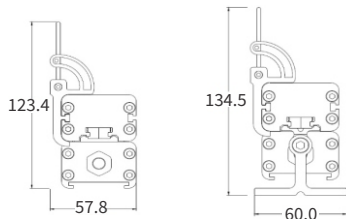

Height with/without mounting bracket (YYZMBA-H81)