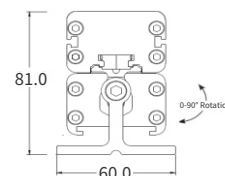

FEATURES

LED QUANTITY	12 LED/ft
FINISH	6063 HIGH DENSITY ALUMINUM
WORKING VOLTAGE	100-277 V AC 50/60Hz
RATED POWER	16/24/48W
BEAM ANGLE	20°, 35°, 50°. 10x40°
AVAILABLE LENGTH	410MM, 605MM, 1190mm
MOUNTING	SURFACE MOUNTING
OPTIC	CLEAR TEMPERED GLASS
DIMENSIONS	410, 605, 1190(L) x 50(B) x 69.3(H)
OPERATION TEMP	-40° C - +50° C
STORAGE TEMP	-40° C - +85° C
LAMP LIFE	50,000 Hrs
BODY COLOR	BLACK, GREY, WHITE
CONTROL	DMX

DIMENSION

ORDERING LOGIC

PRODUCT	POWER	OPTIC	COLOR TEMPERATURE	CONTROL	VOLTAGE	FIXTURE LENGTH	BODY COLOR	CUSTOM
LWW PRO-OM	16 - 16W (410mm)	20 - 20°	(DWT) 2700-6500K	DX - DMX	240 - 100-240VAC	410 - 410mm (16W)	BK - BLACK	XX
	24 - 24W (605mm)	35 - 35°				605 - 605mm (24W)	GR - GREY	
	48 - 48W (1190mm)	50 - 50°				1190 - 1190mm (48W)	WH - WHITE	
		10-40 - 10° x 40°						

Sample: LWWPRO-OM- 16 - 20 - DWT - DX - 240 - 410 - BK - XX

LWW PRO-OM DWT

ANTI-GLARE ACCESSORIES

Item: YYZAGS-410/605/1190
Anti-glare shield

Height with/without mounting bracket (YYZMBA-H81)

Item: YYZGLA-410/605/1190-RGBW
Asymmetric anti-glare louver

Height with/without mounting bracket (YYZMBA-H81)

Item: YYZGLS-410/605/1190-RGBW
Symmetric anti-glare louver

Height with/without mounting bracket (YYZMBA-H81)

Item: YYZMBA-H81
Description: YYZMBA-H81 is an adjustable mounting option are used for applications that require angle adjustments. It can rotate up to 180°