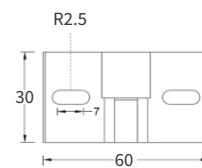

FEATURES

LED QUANTITY	12 LED/ft
FINISH	6063 HIGH DENSITY ALUMINUM
WORKING VOLTAGE	100-277 V AC 50/60Hz
RATED POWER	16/24/48W
BEAM ANGLE	20°, 35°, 50°. 10x40°
AVAILABLE LENGTH	410MM, 605MM, 1190mm
MOUNTING	SURFACE MOUNTING
OPTIC	CLEAR TEMPERED GLASS
DIMENSIONS	410, 605, 1190(L) x 50(B) x 69.3(H)
OPERATION TEMP	-40° C - +50° C
STORAGE TEMP	-40° C - +85° C
LAMP LIFE	50,000 Hrs
BODY COLOR	BLACK, GREY, WHITE
CONTROL	DMX

DIMENSION

ORDERING LOGIC

PRODUCT	POWER	OPTIC	COLOR TEMPERATURE	CONTROL	VOLTAGE	FIXTURE LENGTH	BODY COLOR	CUSTOM
LWW PRO-OM	16 - 16W (410mm)	20 - 20°	(DWT) 2700-6500K	DX - DMX	240 - 100-240VAC	410 - 410mm (16W)	BK - BLACK	XX
	24 - 24W (605mm)	35 - 35°				605 - 605mm (24W)	GR - GREY	
	48 - 48W (1190mm)	50 - 50°				1190 - 1190mm (48W)	WH - WHITE	
		10-40 - 10° x 40°						

Sample: LWWPRO-OM- 16 - 20 - DWT - DX - 240 - 410 - BK - XX

LWW PRO-OM DWT

ANTI-GLARE ACCESSORIES

Item: YYZAGS-410/605/1190
Anti-glare shield

Height with/without mounting bracket (YYZMBA-H81)

Item: YYZGLA-410/605/1190-RGBW
Asymmetric anti-glare louver

Height with/without mounting bracket (YYZMBA-H81)

Item: YYZGLS-410/605/1190-RGBW
Symmetric anti-glare louver

Height with/without mounting bracket (YYZMBA-H81)

Item: YYZMBA-H81
Description: YYZMBA-H81 is an adjustable mounting option are used for applications that require angle adjustments. It can rotate up to 180°