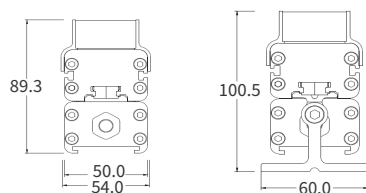

FEATURES

LED QUANTITY	12 LED/ft
FINISH	6063 HIGH DENSITY ALUMINUM
WORKING VOLTAGE	100-277 V AC 50/60Hz
RATED POWER	16/24/48W
BEAM ANGLE	20°, 35°, 50°. 10x40°
AVAILABLE LENGTH	410MM, 605MM, 1190mm
MOUNTING	SURFACE MOUNTING
OPTIC	CLEAR TEMPERED GLASS
DIMENSIONS	410, 605, 1190(L) x 50(B) x 69.3(H)
OPERATION TEMP	-40° C - +50° C
STORAGE TEMP	-40° C - +85° C
LAMP LIFE	50,000 Hrs
BODY COLOR	BLACK, GREY, WHITE
CONTROL	DMX

DIMENSION

ORDERING LOGIC

PRODUCT	POWER	OPTIC	COLOR TEMPERATURE	CONTROL	VOLTAGE	FIXTURE LENGTH	BODY COLOR	CUSTOM
LWW PRO-OM	16 - 16W (410mm)	20 - 20°	(DWT) 2700-6500K	DX - DMX	240 - 100-240VAC	410 - 410mm (16W)	BK - BLACK	XX
	24 - 24W (605mm)	35 - 35°				605 - 605mm (24W)	GR - GREY	
	48 - 48W (1190mm)	50 - 50°				1190 - 1190mm (48W)	WH - WHITE	
		10-40 - 10° x 40°						

Sample: LWWPRO-OM- 16 - 20 - DWT - DX - 240 - 410 - BK - XX

LWW PRO-OM DWT

ANTI-GLARE ACCESSORIES

Item: YYZAGS-410/605/1190
Anti-glare shield

Height with/without mounting bracket (YYZMBA-H81)

Item: YYZGLA-410/605/1190-RGBW
Asymmetric anti-glare louver

Height with/without mounting bracket (YYZMBA-H81)

Item: YYZGLS-410/605/1190-RGBW
Symmetric anti-glare louver

Height with/without mounting bracket (YYZMBA-H81)

Item: YYZMBA-H81
Description: YYZMBA-H81 is an adjustable mounting option are used for applications that require angle adjustments. It can rotate up to 180°