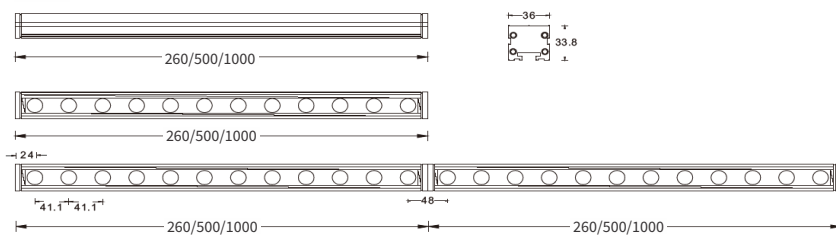

### FEATURES

FINISH	6063 High density aluminum
WORKING VOLTAGE	24Vdc
RATED POWER	6/12/24W
BEAM ANGLE	10°, 20°, 35°, 50°. 10x40°
AVAILABLE LENGTH	260mm, 500mm, 1000mm
MOUNTING	Surface mounting
OPTIC	PMMA
DIMENSIONS	260, 500, 1000(L) x 36(B) x 33.8(H)
OPERATION TEMP	-40° C - +50° C
STORAGE TEMP	-40° C - +85° C
LAMP LIFE	50,000 hrs
BODY COLOR	Black, Grey, White
CONTROL	On/Off, Triac, 0-10V, DALI

### ELECTRICAL DATA

POWER CONSUMPTION	260mm-6W, 500mm-12W, 1000mm-24W
SUPPLY VOLTAGE	24 V dc
COLORS	2700K, 3000K, 3500K, 4000K, 5000K, 5700K, 6500K
CRI	90
LUMEN	100-110 lm/W @ 3500K

### DIMENSION

### ORDERING LOGIC

PRODUCT	POWER	OPTIC	COLOR TEMPERATURE	CONTROL	VOLTAGE	FIXTURE LENGTH	BODY COLOR	CUSTOM
LWW -Mini	6 - 6W (260mm)	10 - 10°	(CT27)	2700K	SW - On/Off	24 - 24V DC	BK - BLACK	XX
			(CT30)	3000K	TR - Triac			
	12 - 12W (500mm)	20 - 20°	(CT35)	3500K	AN - 0-10V	50 - 500mm (12W)	GR - GRAY	
			(CT40)	4000K	DA - DALI			
	24 - 24W (1000mm)	35 - 35°	(CT50)	5000K		100 - 1000mm (24W)	WH - WHITE	
			(CT57)	5700K				
			(CT65)	6500K				
			10x40 - 10° x 40°					