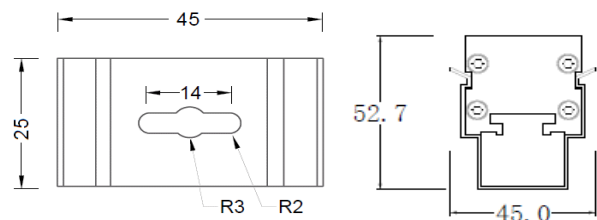

LWW Mini

ANTI-GLARE ACCESSORIES

LWW-Mini GLA-260/500/1000
YYZ LWW-Mini anti-glare lower asymmetric

LWW-Mini GLA-260/500/1000
YYZ LWW-Mini anti-glare lower symmetric

LWW-Mini GLA(MC)-260/500/1000
YYZ LWW-Mini anti-glare lower asymmetric with fixed mounting clip

LWW-Mini GLA(MC)-260/500/1000
YYZ LWW-Mini anti-glare lower symmetric with fixed mounting

MOUNTING ACCESSORIES

Item: YYZMBF

Description: Fixed mounting clips are used where pre-installation is needed. After fixing the clip to the installation area, the wall washer can be snapped on the clip directly.

Item: YYZMBA

Description: YYZMBA are used for applications that require angle adjustments. It can rotate up to 180 degrees.