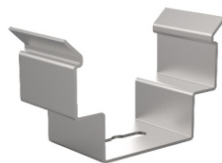

MOUNTING ACCESSORIES

Item: YYZMBF

Description: Fixed mounting clips are used where pre-installation is needed. After fixing the clip to the installation area, the wall washer can be snapped on the clip directly.