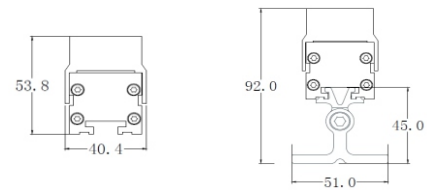

### DIMENSION

### ORDERING LOGIC

PRODUCT	POWER	OPTIC	COLOR TEMPERATURE	CONTROL	VOLTAGE	FIXTURE LENGTH	BODY COLOR	CUSTOM
LWW -Mini	6 - 6W (260mm)	10 - 10°	(CT27)	2700K	SW - On/Off	24 - 24V DC	BK - BLACK	XX
			(CT30)	3000K	TR - Triac			
	12 - 12W (500mm)	20 - 20°	(CT35)	3500K	AN - 0-10V	50 - 500mm (12W)	GR - GRAY	
			(CT40)	4000K	DA - DALI			
	24 - 24W (1000mm)	35 - 35°	(CT50)	5000K		100 - 1000mm (24W)	WH - WHITE	
			(CT57)	5700K				
			(CT65)	6500K				
			10x40 - 10° x 40°					

### ANTI-GLARE ACCESSORIES

LWW-Mini GLA-260/500/1000  
YYZ LWW-Mini anti-glare lower asymmetric

Height with/without mounting bracket (YYZMBA)

LWW-Mini GLA-260/500/1000  
YYZ LWW-Mini anti-glare lower symmetric

Height with/without mounting bracket (YYZMBA)

LWW-Mini GLA(MC)-260/500/1000  
YYZ LWW-Mini anti-glare lower asymmetric with fixed mounting clip

Height with fixed mounting chip (YYZMBF)

LWW-Mini GLA(MC)-260/500/1000  
YYZ LWW-Mini anti-glare lower symmetric with fixed mounting