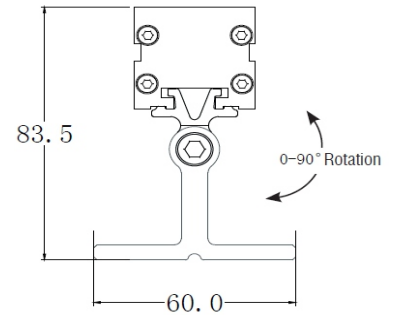

### DIMENSION

**Item: YYZMBA**

Description: YYZMBA are used for applications that require angle adjustments. It can rotate up to 180 degrees.

## LWW Mini

**Item: YYZMBA-H81**

Description: YYZMBA-H81 is another adjustable mounting option are used for applications that require angle adjustments.