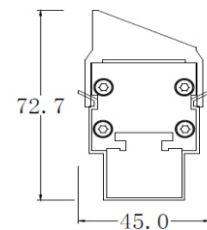

### DIMENSION

### ORDERING LOGIC

PRODUCT	POWER	OPTIC	COLOR TEMPERATURE	CONTROL	VOLTAGE	FIXTURE LENGTH	BODY COLOR	CUSTOM
LWW -Mini	6 - 6W (260mm)	10 - 10°	(CT27)	2700K	SW - On/Off	24 - 24V DC	BK - BLACK	XX
			(CT30)	3000K	TR - Triac			
	12 - 12W (500mm)	20 - 20°	(CT35)	3500K	AN - 0-10V	50 - 500mm (12W)	GR - GRAY	
			(CT40)	4000K	DA - DALI			
	24 - 24W (1000mm)	35 - 35°	(CT50)	5000K		100 - 1000mm (24W)	WH - WHITE	
			(CT57)	5700K				
			(CT65)	6500K				
			10x40 - 10° x 40°					

### ANTI-GLARE ACCESSORIES

LWW-Mini GLA-260/500/1000  
YYZ LWW-Mini anti-glare lower asymmetric

Height with/without mounting bracket (YYZMBA)

LWW-Mini GLA-260/500/1000  
YYZ LWW-Mini anti-glare lower symmetric

Height with/without mounting bracket (YYZMBA)

LWW-Mini GLA(MC)-260/500/1000  
YYZ LWW-Mini anti-glare lower asymmetric with fixed mounting clip

Height with fixed mounting chip (YYZMBF)

LWW-Mini GLA(MC)-260/500/1000  
YYZ LWW-Mini anti-glare lower symmetric with fixed mounting