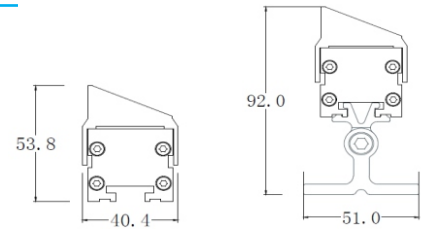

LWW Mini

ANTI-GLARE ACCESSORIES

LWW-Mini GLA-260/500/1000
YYZ LWW-Mini anti-glare lower asymmetric

Height with/without mounting bracket (YYZMBA)

LWW-Mini GLA-260/500/1000
YYZ LWW-Mini anti-glare lower symmetric