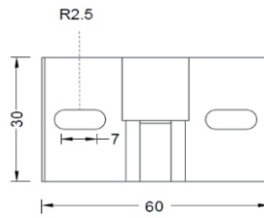

### FEATURES

FINISH	6063 High density aluminum
WORKING VOLTAGE	24Vdc
RATED POWER	6/12/24W
BEAM ANGLE	10°, 20°, 35°, 50°. 10x40°
AVAILABLE LENGTH	260mm, 500mm, 1000mm
MOUNTING	Surface mounting
OPTIC	PMMA
DIMENSIONS	260, 500, 1000(L) x 36(B) x 33.8(H)
OPERATION TEMP	-40° C - +50° C
STORAGE TEMP	-40° C - +85° C
LAMP LIFE	50,000 hrs
BODY COLOR	Black, Grey, White
CONTROL	On/Off, Triac, 0-10V, DALI

### DIMENSION

**Item: YYZMBA**

Description: YYZMBA are used for applications that require angle adjustments. It can rotate up to 180 degrees.

## LWW Mini

**Item: YYZMBA-H81**

Description: YYZMBA-H81 is another adjustable mounting option are used for applications that require angle adjustments.