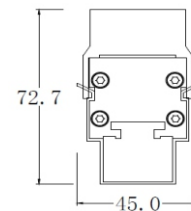

### FEATURES

FINISH	6063 High density aluminum
WORKING VOLTAGE	24Vdc
RATED POWER	6/12/24W
BEAM ANGLE	10°, 20°, 35°, 50°. 10x40°
AVAILABLE LENGTH	260mm, 500mm, 1000mm
MOUNTING	Surface mounting
OPTIC	PMMA
DIMENSIONS	260, 500, 1000(L) x 36(B) x 33.8(H)
OPERATION TEMP	-40° C - +50° C
STORAGE TEMP	-40° C - +85° C
LAMP LIFE	50,000 hrs
BODY COLOR	Black, Grey, White
CONTROL	On/Off, Triac, 0-10V, DALI

### DIMENSION

### ORDERING LOGIC

PRODUCT	POWER	OPTIC	COLOR TEMPERATURE	CONTROL	VOLTAGE	FIXTURE LENGTH	BODY COLOR	CUSTOM
LWW -Mini	6 - 6W (260mm)	10 - 10°	(CT27)	2700K	SW - On/Off	24 - 24V DC	BK - BLACK	XX
			(CT30)	3000K	TR - Triac			
	12 - 12W (500mm)	20 - 20°	(CT35)	3500K	AN - 0-10V	50 - 500mm (12W)	GR - GRAY	
			(CT40)	4000K	DA - DALI			
	24 - 24W (1000mm)	35 - 35°	(CT50)	5000K		100 - 1000mm (24W)	WH - WHITE	
			(CT57)	5700K				
			(CT65)	6500K				
			10x40 - 10° x 40°					

Height with/without mounting bracket (YYZMBA)

LWW-Mini GLA(MC)-260/500/1000  
YYZ LWW-Mini anti-glare lower asymmetric with fixed mounting clip

Height with fixed mounting chip (YYZMBF)

LWW-Mini GLA(MC)-260/500/1000  
YYZ LWW-Mini anti-glare lower symmetric with fixed mounting