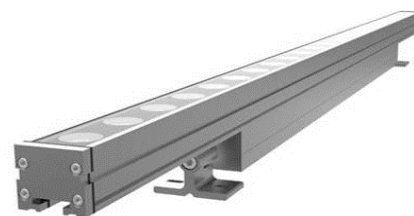

LINEAR WALLWASHER SERIES

LWW MINI PLUS- Mono

YYZ LWW Mini Plus series is a new solution of large-scale high brightness architectural illumination like facade, bridge, retail and hospitality applications. This IP66 rated fixture is with AC line input, high performance linear luminaire for washing or grazing exterior facades. It is equipped with high-brightness LEDs, it offers impressive wall-washing and signage illumination. Available in multiple optic designs, this series can use a combination of color and beam angles to support a variety of architecture applications.

FEATURES

FINISH	6063 High density aluminum
WORKING VOLTAGE	100-277 Vac
RATED POWER	9/18/27/36W
BEAM ANGLE	15°, 20°, 30°, 50°. 10°x55°
AVAILABLE LENGTH	410mm, 600mm, 900mm, 1200mm
MOUNTING	Surface mounting
OPTIC	Clear tempered glass
DIMENSIONS	410, 600, 900, 1200(L) x 35.8(B) x 62.7(H)
OPERATING TEMP	-40° C - +50° C
STORAGE TEMP	-40° C - +85° C
LAMP LIFE	50,000 hrs
BODY COLOR	Black, Grey, White, Custom RAL
CONTROL	On/Off