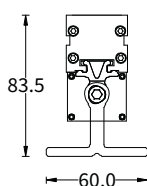

FEATURES

FINISH	6063 High density aluminum
WORKING VOLTAGE	100-277 Vac
RATED POWER	9/18/27/36W
BEAM ANGLE	15°, 20°, 30°, 50°. 10°x55°
AVAILABLE LENGTH	410mm, 600mm, 900mm, 1200mm
MOUNTING	Surface mounting
OPTIC	Clear tempered glass
DIMENSIONS	410, 600, 900, 1200(L) x 35.8(B) x 62.7(H)
OPERATING TEMP	-40° C - +50° C
STORAGE TEMP	-40° C - +85° C
LAMP LIFE	50,000 hrs
BODY COLOR	Black, Grey, White, Custom RAL
CONTROL	On/Off

DIMENSION

ORDERING LOGIC

PRODUCT	POWER	OPTIC	COLOR TEMPERATURE	CONTROL	VOLTAGE	FIXTURE LENGTH	BODY COLOR	CUSTOM
LWW MINI PLUS	9 - 9W (410mm)	15 - 15°	(CT27) 2700K	SW - On/Off	277 - 100-277VAC	410 - 410mm (9W)	BK - BLACK	XX
	18 - 18W (600mm)	20 - 20°	(CT30) 3000K			600 - 600mm (18W)	GR - GRAY	
	27 - 27W (900mm)	30 - 30°	(CT35) 3500K			900 - 900mm (27W)	WH - WHITE	
	36 - 36W (1200mm)	50 - 50°	(CT40) 4000K			1200 - 1200mm (36W)		
		10x55 - 10° x 55°	(CT50) 5000K					
			(CT57) 5700K					
			(CT65) 6500K					

Sample: LWW MINI PLUS - 9 - 15 - CT27 - SW - 277 - 410 - BK - XX

LWW MINI PLUS- Mono

ACCESSORIES

Item: YYZGLA-410/600/900/1200

Asymmetric anti-glare louver

Height with/without mounting bracket (YYZMBA-H81)

Height with/without mounting bracket (YYZMBA-H81)

EXTENSION CABLE

On-Off, Triac

Item: YYZACF-300-3pin

3-pin 300mm female lead in cable to bare wire

Item: YYZENDCAPAC-3pin-M

3-pin cable male cable end cap

Item: YYZACL-010-3pin