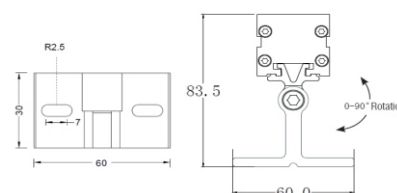

FEATURES

FINISH	6063 High density aluminum
WORKING VOLTAGE	100-277 Vac
RATED POWER	9/18/27/36W
BEAM ANGLE	15°, 20°, 30°, 50°. 10°x55°
AVAILABLE LENGTH	410mm, 600mm, 900mm, 1200mm
MOUNTING	Surface mounting
OPTIC	Clear tempered glass
DIMENSIONS	410, 600, 900, 1200(L) x 35.8(B) x 62.7(H)
OPERATING TEMP	-40° C - +50° C
STORAGE TEMP	-40° C - +85° C
LAMP LIFE	50,000 hrs
BODY COLOR	Black, Grey, White, Custom RAL
CONTROL	On/Off

DIMENSION

ORDERING LOGIC

PRODUCT	POWER	OPTIC	COLOR TEMPERATURE	CONTROL	VOLTAGE	FIXTURE LENGTH	BODY COLOR	CUSTOM
LWW MINI PLUS	9 - 9W (410mm)	15 - 15°	(CT27) 2700K	SW - On/Off	277 - 100-277VAC	410 - 410mm (9W)	BK - BLACK	XX
	18 - 18W (600mm)	20 - 20°	(CT30) 3000K			600 - 600mm (18W)	GR - GRAY	
	27 - 27W (900mm)	30 - 30°	(CT35) 3500K			900 - 900mm (27W)	WH - WHITE	
	36 - 36W (1200mm)	50 - 50°	(CT40) 4000K			1200 - 1200mm (36W)		
		10x55 - 10° x 55°	(CT50) 5000K					
			(CT57) 5700K					
			(CT65) 6500K					

Item: YYZMBA-H81

Description: YYZMBA-H81 is an adjustable mounting option are used for applications that require angle adjustments. It can rotate up to 180 degree.

Item: YYZGLS-410/600/900/1200

Symmetric anti-glare louver

Height with/without mounting bracket (YYZMBA-H81)

EXTENSION CABLE

On-Off, Triac

Item: YYZACF-300-3pin

3-pin 300mm female lead in cable to bare wire

Item: YYZENDCAPAC-3pin-M

3-pin cable male cable end cap

Item: YYZACL-010-3pin