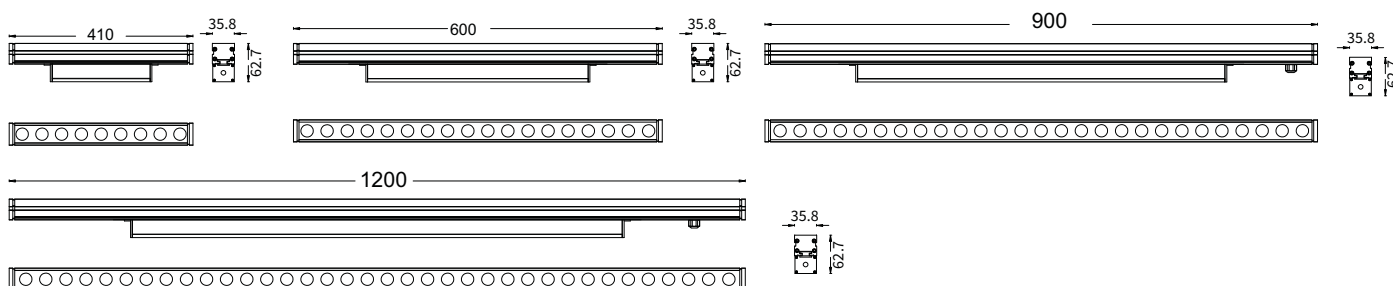

FEATURES

FINISH	6063 High density aluminum
WORKING VOLTAGE	100-277 Vac
RATED POWER	9/18/27/36W
BEAM ANGLE	15°, 20°, 30°, 50°. 10°x55°
AVAILABLE LENGTH	410mm, 600mm, 900mm, 1200mm
MOUNTING	Surface mounting
OPTIC	Clear tempered glass
DIMENSIONS	410, 600, 900, 1200(L) x 35.8(B) x 62.7(H)
OPERATING TEMP	-40° C - +50° C
STORAGE TEMP	-40° C - +85° C
LAMP LIFE	50,000 hrs
BODY COLOR	Black, Grey, White, Custom RAL
CONTROL	On/Off

DIMENSION

ORDERING LOGIC

PRODUCT	POWER	OPTIC	COLOR TEMPERATURE	CONTROL	VOLTAGE	FIXTURE LENGTH	BODY COLOR	CUSTOM
LWW MINI PLUS	9 - 9W (410mm)	15 - 15°	(CT27) 2700K	SW - On/Off	277 - 100-277VAC	410 - 410mm (9W)	BK - BLACK	XX
	18 - 18W (600mm)	20 - 20°	(CT30) 3000K			600 - 600mm (18W)	GR - GRAY	
	27 - 27W (900mm)	30 - 30°	(CT35) 3500K			900 - 900mm (27W)	WH - WHITE	
	36 - 36W (1200mm)	50 - 50°	(CT40) 4000K			1200 - 1200mm (36W)		
		10x55 - 10° x 55°	(CT50) 5000K					
			(CT57) 5700K					
			(CT65) 6500K					

Sample: LWW MINI PLUS - 9 - 15 - CT27 - SW - 277 - 410 - BK - XX

LWW MINI PLUS- Mono

ACCESSORIES

Item: YYZGLA-410/600/900/1200

Asymmetric anti-glare louver

Height with/without mounting bracket (YYZMBA-H81)