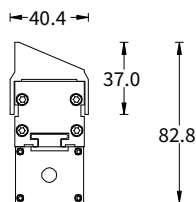

FEATURES

FINISH	6063 High density aluminum
WORKING VOLTAGE	100-277 Vac
RATED POWER	9/18/27/36W
BEAM ANGLE	15°, 20°, 30°, 50°. 10°x55°
AVAILABLE LENGTH	410mm, 600mm, 900mm, 1200mm
MOUNTING	Surface mounting
OPTIC	Clear tempered glass
DIMENSIONS	410, 600, 900, 1200(L) x 35.8(B) x 62.7(H)
OPERATING TEMP	-40° C - +50° C
STORAGE TEMP	-40° C - +85° C
LAMP LIFE	50,000 hrs
BODY COLOR	Black, Grey, White, Custom RAL
CONTROL	On/Off

DIMENSION

ORDERING LOGIC

PRODUCT	POWER	OPTIC	COLOR TEMPERATURE	CONTROL	VOLTAGE	FIXTURE LENGTH	BODY COLOR	CUSTOM
LWW MINI PLUS	9 - 9W (410mm)	15 - 15°	(CT27) 2700K	SW - On/Off	277 - 100-277VAC	410 - 410mm (9W)	BK - BLACK	XX
	18 - 18W (600mm)	20 - 20°	(CT30) 3000K			600 - 600mm (18W)	GR - GRAY	
	27 - 27W (900mm)	30 - 30°	(CT35) 3500K			900 - 900mm (27W)	WH - WHITE	
	36 - 36W (1200mm)	50 - 50°	(CT40) 4000K			1200 - 1200mm (36W)		
		10x55 - 10° x 55°	(CT50) 5000K					
			(CT57) 5700K					
			(CT65) 6500K					

Sample: LWW MINI PLUS - 9 - 15 - CT27 - SW - 277 - 410 - BK - XX

LWW MINI PLUS- Mono

ACCESSORIES

Item: YYZGLA-410/600/900/1200

Asymmetric anti-glare louver

Height with/without mounting bracket (YYZMBA-H81)

Height with/without mounting bracket (YYZMBA-H81)

EXTENSION CABLE

On-Off, Triac

Item: YYZACF-300-3pin

3-pin 300mm female lead in cable to bare wire

Item: YYZENDCAPAC-3pin-M

3-pin cable male cable end cap

Item: YYZACL-010-3pin