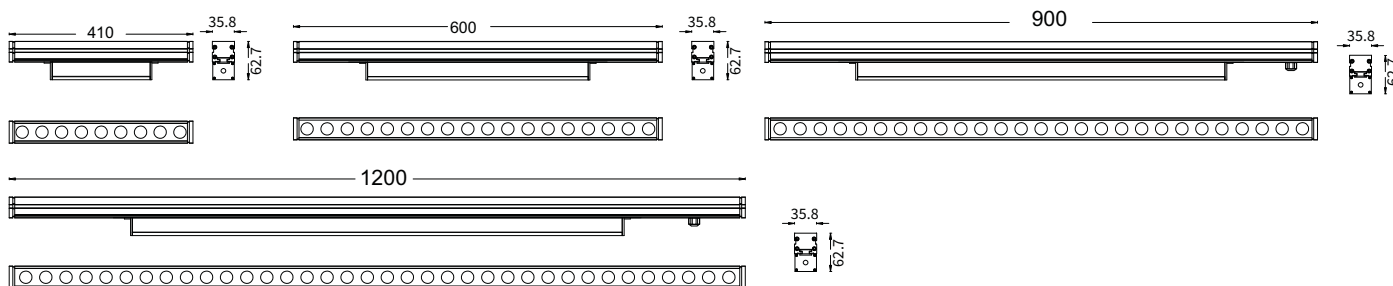

FEATURES

FINISH	6063 High density aluminum
WORKING VOLTAGE	100-277 Vac
RATED POWER	9/18/27/36W
BEAM ANGLE	15°, 20°, 30°, 50°. 10°x55°
AVAILABLE LENGTH	410mm, 600mm, 900mm, 1200mm
MOUNTING	Surface mounting
OPTIC	Clear tempered glass
DIMENSIONS	410, 600, 900, 1200(L) x 35.8(B) x 62.7(H)
OPERATING TEMP	-40° C - +50° C
STORAGE TEMP	-40° C - +85° C
LAMP LIFE	50,000 hrs
BODY COLOR	Black, Grey, White, Custom RAL
CONTROL	DMX

DIMENSION

ORDERING LOGIC

PRODUCT	POWER	OPTIC	COLOR TEMPERATURE	CONTROL	VOLTAGE	FIXTURE LENGTH	BODY COLOR	CUSTOM
LWW MINI PLUS	9 - 9W (410mm)	15 - 15°	(RGB) RGB	DX - DMX	277 - 100-277VAC	410 - 410mm (9W)	BK - BLACK	XX
	18 - 18W (600mm)	20 - 20°	(RGBW) RGBW			600 - 600mm (18W)	GR - GRAY	
	27 - 27W (900mm)	30 - 30°	(RGBA) RGBA			900 - 900mm (27W)	WH - WHITE	
	36 - 36W (1200mm)	50 - 50°				1200 - 1200mm (36W)		
		10x55 - 10° x 55°						

Item: YYZACL-020-3pin
3-pin 2 meters male to female extension cable

1-10V, Dali

Item: YYZACF-300-3pin-US
3-pin 300mm female Power lead in cable (T-connector) to bare wire

Item: YYZCF(Shield)-300-US
3-pin 300mm female data lead in cable (T-connector) to bare wire