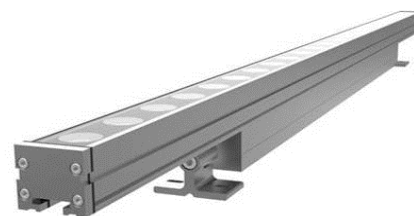

LINEAR WALLWASHER SERIES

LWW MINI PLUS- RGB/RGBW/RGBA

YYZ LWW Mini Plus series is a new solution of large-scale high brightness architectural illumination like facade, bridge, retail and hospitality applications. This IP66 rated fixture is with AC line input, high performance linear luminaire for washing or grazing exterior facades. It is equipped with high-brightness LEDs, it offers impressive wall-washing and signage illumination. Available in multiple optic designs, this series can use a combination of color and beam angles to support a variety of architecture applications.

FEATURES

FINISH	6063 High density aluminum
WORKING VOLTAGE	100-277 Vac
RATED POWER	9/18/27/36W
BEAM ANGLE	15°, 20°, 30°, 50°. 10°x55°
AVAILABLE LENGTH	410mm, 600mm, 900mm, 1200mm
MOUNTING	Surface mounting
OPTIC	Clear tempered glass
DIMENSIONS	410, 600, 900, 1200(L) x 35.8(B) x 62.7(H)
OPERATING TEMP	-40° C - +50° C
STORAGE TEMP	-40° C - +85° C
LAMP LIFE	50,000 hrs
BODY COLOR	Black, Grey, White, Custom RAL
CONTROL	DMX

DIMENSION

ORDERING LOGIC

PRODUCT	POWER	OPTIC	COLOR TEMPERATURE	CONTROL	VOLTAGE	FIXTURE LENGTH	BODY COLOR	CUSTOM
LWW MINI PLUS	9 - 9W (410mm)	15 - 15°	(RGB) RGB	DX - DMX	277 - 100-277VAC	410 - 410mm (9W)	BK - BLACK	XX
	18 - 18W (600mm)	20 - 20°	(RGBW) RGBW			600 - 600mm (18W)	GR - GRAY	
	27 - 27W (900mm)	30 - 30°	(RGBA) RGBA			900 - 900mm (27W)	WH - WHITE	
	36 - 36W (1200mm)	50 - 50°				1200 - 1200mm (36W)		
		10x55 - 10° x 55°						