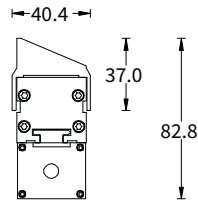

FEATURES

FINISH	6063 High density aluminum
WORKING VOLTAGE	100-277 Vac
RATED POWER	9/18/27/36W
BEAM ANGLE	15°, 20°, 30°, 50°. 10°x55°
AVAILABLE LENGTH	410mm, 600mm, 900mm, 1200mm
MOUNTING	Surface mounting
OPTIC	Clear tempered glass
DIMENSIONS	410, 600, 900, 1200(L) x 35.8(B) x 62.7(H)
OPERATING TEMP	-40° C - +50° C
STORAGE TEMP	-40° C - +85° C
LAMP LIFE	50,000 hrs
BODY COLOR	Black, Grey, White, Custom RAL
CONTROL	DMX

DIMENSION

ORDERING LOGIC

PRODUCT	POWER	OPTIC	COLOR TEMPERATURE	CONTROL	VOLTAGE	FIXTURE LENGTH	BODY COLOR	CUSTOM
LWW MINI PLUS	9 - 9W (410mm)	15 - 15°	(RGB) RGB	DX - DMX	277 - 100-277VAC	410 - 410mm (9W)	BK - BLACK	XX
	18 - 18W (600mm)	20 - 20°	(RGBW) RGBW			600 - 600mm (18W)	GR - GRAY	
	27 - 27W (900mm)	30 - 30°	(RGBA) RGBA			900 - 900mm (27W)	WH - WHITE	
	36 - 36W (1200mm)	50 - 50°				1200 - 1200mm (36W)		
		10x55 - 10° x 55°						

Sample: LWW MINI PLUS - 9 - 15 - RGB - DX - 277 - 410 - BK - XX

LINEAR WALLWASHER SERIES

LWW MINI PLUS- RGB/RGBW/RGBA

ACCESSORIES

Item: YYZGLA-410/600/900/1200
Asymmetric anti-glare louver

Height with/without mounting bracket (YYZMBA-H81)

Height with/without mounting bracket (YYZMBA-H81)

EXTENSION CABLE

On-Off, Triac

Item: YYZACF-300-3pin
3-pin 300mm female lead in cable to bare wire

Item: YYZENDCAPAC-3pin-M
3-pin cable male cable end cap

Item: YYZACL-010-3pin
3-pin 1 meters male to female extension cable