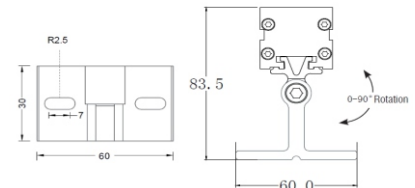

FEATURES

FINISH	6063 High density aluminum
WORKING VOLTAGE	100-277 Vac
RATED POWER	9/18/27/36W
BEAM ANGLE	15°, 20°, 30°, 50°. 10°x55°
AVAILABLE LENGTH	410mm, 600mm, 900mm, 1200mm
MOUNTING	Surface mounting
OPTIC	Clear tempered glass
DIMENSIONS	410, 600, 900, 1200(L) x 35.8(B) x 62.7(H)
OPERATING TEMP	-40° C - +50° C
STORAGE TEMP	-40° C - +85° C
LAMP LIFE	50,000 hrs
BODY COLOR	Black, Grey, White, Custom RAL
CONTROL	DMX

DIMENSION

ORDERING LOGIC

PRODUCT	POWER	OPTIC	COLOR TEMPERATURE	CONTROL	VOLTAGE	FIXTURE LENGTH	BODY COLOR	CUSTOM
LWW MINI PLUS	9 - 9W (410mm)	15 - 15°	(RGB) RGB	DX - DMX	277 - 100-277VAC	410 - 410mm (9W)	BK - BLACK	XX
	18 - 18W (600mm)	20 - 20°	(RGBW) RGBW			600 - 600mm (18W)	GR - GRAY	
	27 - 27W (900mm)	30 - 30°	(RGBA) RGBA			900 - 900mm (27W)	WH - WHITE	
	36 - 36W (1200mm)	50 - 50°				1200 - 1200mm (36W)		
		10x55 - 10° x 55°						

Sample: LWW MINI PLUS - 9 - 15 - RGB - DX - 277 - 410 - BK - XX

LINEAR WALLWASHER SERIES

LWW MINI PLUS- RGB/RGBW/RGBA

ACCESSORIES

Item: YYZGLA-410/600/900/1200
Asymmetric anti-glare louver

Height with/without mounting bracket (YYZMBA-H81)

Height with/without mounting bracket (YYZMBA-H81)

EXTENSION CABLE

On-Off, Triac

Item: YYZACF-300-3pin
3-pin 300mm female lead in cable to bare wire

Item: YYZENDCAPAC-3pin-M
3-pin cable male cable end cap

Item: YYZACL-010-3pin
3-pin 1 meters male to female extension cable