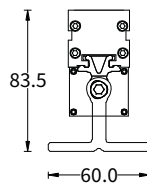

FEATURES

FINISH	6063 High density aluminum
WORKING VOLTAGE	100-277 Vac
RATED POWER	9/18/27/36W
BEAM ANGLE	15°, 20°, 30°, 50°. 10°x55°
AVAILABLE LENGTH	410mm, 600mm, 900mm, 1200mm
MOUNTING	Surface mounting
OPTIC	Clear tempered glass
DIMENSIONS	410, 600, 900, 1200(L) x 35.8(B) x 62.7(H)
OPERATING TEMP	-40° C - +50° C
STORAGE TEMP	-40° C - +85° C
LAMP LIFE	50,000 hrs
BODY COLOR	Black, Grey, White, Custom RAL
CONTROL	DMX

DIMENSION

ORDERING LOGIC

PRODUCT	POWER	OPTIC	COLOR TEMPERATURE	CONTROL	VOLTAGE	FIXTURE LENGTH	BODY COLOR	CUSTOM
LWW MINI PLUS	9 - 9W (410mm)	15 - 15°	(RGB) RGB	DX - DMX	277 - 100-277VAC	410 - 410mm (9W)	BK - BLACK	XX
	18 - 18W (600mm)	20 - 20°	(RGBW) RGBW			600 - 600mm (18W)	GR - GRAY	
	27 - 27W (900mm)	30 - 30°	(RGBA) RGBA			900 - 900mm (27W)	WH - WHITE	
	36 - 36W (1200mm)	50 - 50°				1200 - 1200mm (36W)		
		10x55 - 10° x 55°						

Sample: LWW MINI PLUS - 9 - 15 - RGB - DX - 277 - 410 - BK - XX

LINEAR WALLWASHER SERIES

LWW MINI PLUS- RGB/RGBW/RGBA

ACCESSORIES

Item: YYZGLA-410/600/900/1200
Asymmetric anti-glare louver

Height with/without mounting bracket (YYZMBA-H81)

Height with/without mounting bracket (YYZMBA-H81)

EXTENSION CABLE

On-Off, Triac

Item: YYZACF-300-3pin
3-pin 300mm female lead in cable to bare wire

Item: YYZENDCAPAC-3pin-M
3-pin cable male cable end cap

Item: YYZACL-010-3pin
3-pin 1 meters male to female extension cable