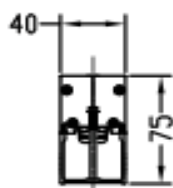

### FEATURES

FINISH	Aluminium
WORKING VOLTAGE	24 V dc
RATED POWER	24W
BEAM ANGLE	25°
MOUNTING	Inground
OPTIC	PC
DIMENSIONS	1000(L) x 40(W) x 75mm(H)
OPERATION TEMP	-25° C - +50° C
LAMP LIFE	50,000 HRS
BODY COLOR	Black, White
CONTROL	On/Off

### DIMENSION