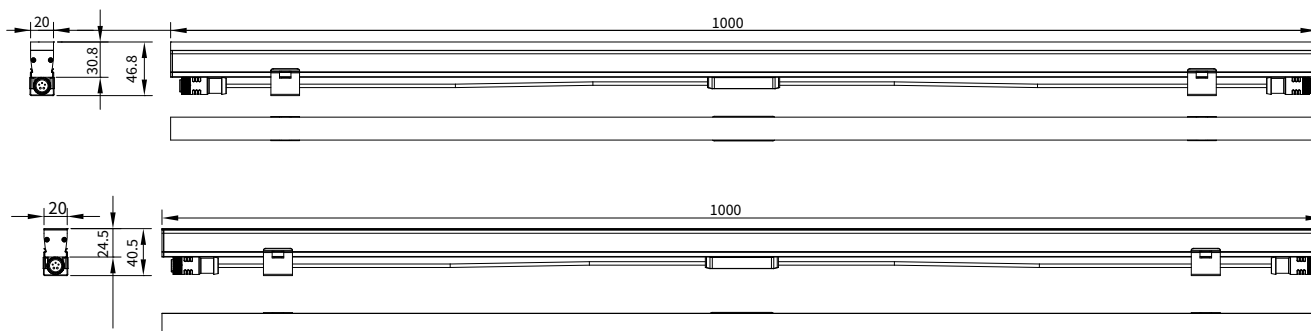

FEATURES

MATERIAL	Aluminum alloy
FINISH	Black, White
RATED POWER	12W/mtr
WORKING VOLTAGE	12V dc /24 V dc
LED QUANTITY	48 Leds / mtr
LIGHT SOURCE	3535/5050 Led
BEAM ANGLE	120°
MOUNTING	Mounting clip / Channel
CONNECTION	Outdoor rated connections
LAMP LIFE	50000 hrs
DIMENSIONS	1000(L) x 20(W) x 40.5mm(H)
OPERATION TEMP	-25° C - +50° C
STORAGE TEMP	-40° C - +70° C
CONTROL	Dmx512

ELECTRICAL DATA

POWER CONSUMPTION	12W/mtr
SUPPLY VOLTAGE	12V dc /24 V dc
COLORS	RGBW
CRI	80+

DIMENSION

ORDERING LOGIC

PRODUCT	WATTAGE	COLOR TEMPERATURE	VOLTAGE	FINISH	MOUNTING	CONNECTION	CUSTOM
VTX 28	12 - 12W	(RGBW) RGBW	12 - (12 Vdc) 24 - (24 Vdc)	BK - Black WH - White	CLP - Clip CHL - Chanel	OC - Outdoor Connector	xx