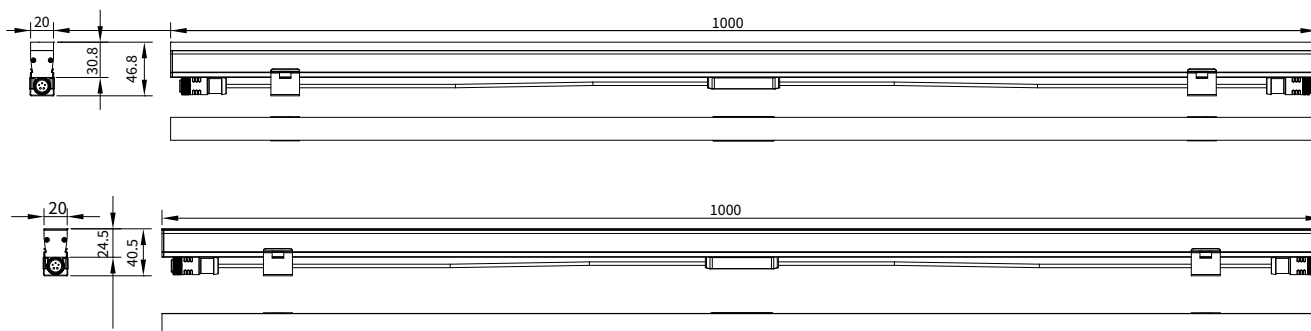

FEATURES

MATERIAL	Aluminum alloy
FINISH	Black, White
RATED POWER	12W/mtr
WORKING VOLTAGE	12V dc /24 V dc
LED QUANTITY	48 Leds / mtr
LIGHT SOURCE	3535/5050 Led
BEAM ANGLE	120°
MOUNTING	Mounting clip / Channel
CONNECTION	Outdoor rated connections
LAMP LIFE	50000 hrs
DIMENSIONS	1000(L) x 20(W) x 40.5mm(H)
OPERATION TEMP	-25° C - +50° C
STORAGE TEMP	-40° C - +70° C
CONTROL	On/Off

ELECTRICAL DATA

POWER CONSUMPTION	12W/mtr
SUPPLY VOLTAGE	12V dc /24 V dc
COLORS	1800K, 2200K, 2700K, 3000K, 4000K, 5000K, 6500K, 7500K, Red, Green, Blue
CRI	80+

DIMENSION

ORDERING LOGIC

PRODUCT	WATTAGE	COLOR TEMPERATURE	VOLTAGE	FINISH	MOUNTING	CONNECTION	CUSTOM
VTX 28	12 - 12W	(CT18) 1800K (CT22) 2200K (CT27) 2700K (CT30) 3000K (CT40) 4000K (CT50) 5000K (CT65) 6500K (CT75) 7500K (RE) Red (GR) Green (BL) Blue	12 - (12 Vdc) 24 - (24 Vdc)	BK - Black WH - White	CLP - Clip CHL - Chanel	OC - Outdoor Connector	xx