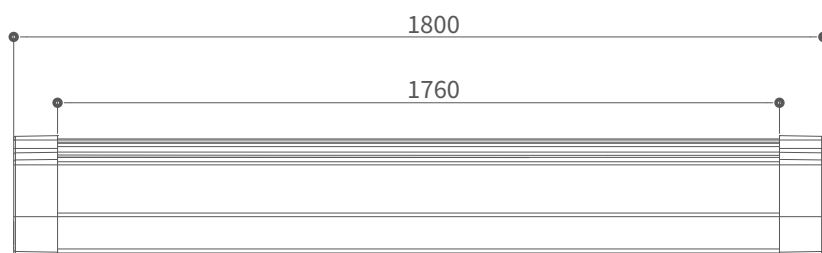

DIMENSION

ORDERING LOGIC

PRODUCT	WATTAGE	COLOR TEMPERATURE	DRIVER	CUSTOM
HMT-D	32 - 32W	(CT40) 4000K	ND - Non-Dimmable	XX - XXX
	65 - 65W	(CT65) 6500K	AN - 1-10V	
			DA - Dali	
			TR - Triac	

Sample: HMT-D - 32 - CT40 - ND - XX