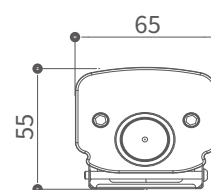

DIMENSION

ORDERING LOGIC

PRODUCT	WATTAGE	COLOR TEMPERATURE	DRIVER	CUSTOM
HMT-D	32 - 32W	(CT40) 4000K	ND - Non-Dimmable	XX - XXX
	65 - 65W	(CT65) 6500K	AN - 1-10V	
			DA - Dali	
			TR - Triac	

Sample: HMT-D - 32 - CT40 - ND - XX