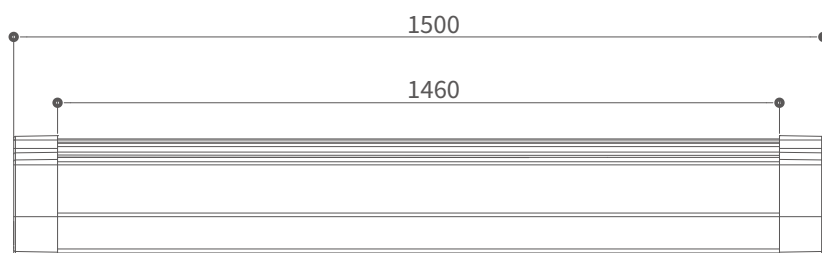

DIMENSION

ORDERING LOGIC

PRODUCT	WATTAGE	COLOR TEMPERATURE	DRIVER	CUSTOM
HMT-D	28 - 28W	(CT40) 4000K	ND - Non-Dimmable	XX - XXX
	56 - 56W	(CT65) 6500K	AN - 1-10V	
			DA - Dali	
			TR - Triac	

Sample: HMT-D - 28 - CT40 - ND - XX