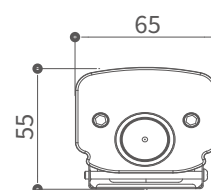

DIMENSION

ORDERING LOGIC

PRODUCT	WATTAGE	COLOR TEMPERATURE	DRIVER	CUSTOM
HMT-D	20 - 20W	(CT40) 4000K	ND - Non-Dimmable	XX - XXX
	34 - 34W	(CT65) 6500K	AN - 1-10V	
			DA - Dali	
			TR - Triac	

Sample: HMT-D - 20 - CT40 - ND - XX