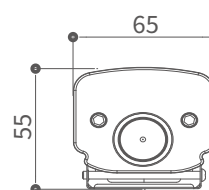

DIMENSION

ORDERING LOGIC

PRODUCT	WATTAGE	COLOR TEMPERATURE	DRIVER	CUSTOM
HMT-D	15 - 15W	(CT40) 4000K (CT65) 6500K	ND - Non-Dimmable AN - 1-10V DA - Dali TR - Triac	XX - XXX

Sample: HMT-D - 15 - CT40 - ND - XX