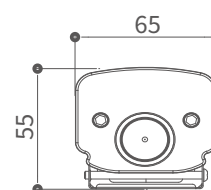

DIMENSION

ORDERING LOGIC

PRODUCT	WATTAGE	COLOR TEMPERATURE	DRIVER	CUSTOM
HMT-D	28 - 28W	(CT40) 4000K	ND - Non-Dimmable	XX - XXX
	56 - 56W	(CT65) 6500K	AN - 1-10V	
			DA - Dali	
			TR - Triac	

Sample: HMT-D - 28 - CT40 - ND - XX