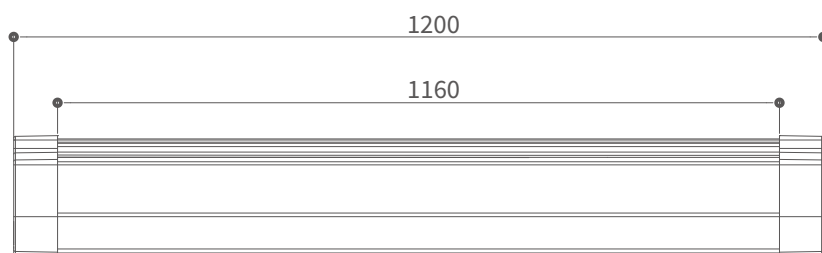

DIMENSION

ORDERING LOGIC

PRODUCT	WATTAGE	COLOR TEMPERATURE	DRIVER	CUSTOM
HMT-D	20 - 20W	(CT40) 4000K	ND - Non-Dimmable	XX - XXX
	34 - 34W	(CT65) 6500K	AN - 1-10V	
			DA - Dali	
			TR - Triac	

Sample: HMT-D - 20 - CT40 - ND - XX