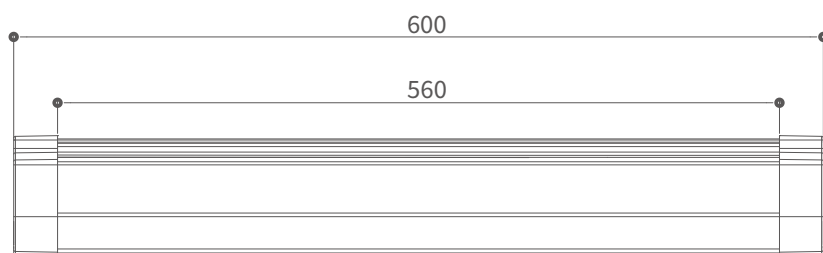

DIMENSION

ORDERING LOGIC

PRODUCT	WATTAGE	COLOR TEMPERATURE	DRIVER	CUSTOM
HMT-D	15 - 15W	(CT40) 4000K (CT65) 6500K	ND - Non-Dimmable AN - 1-10V DA - Dali TR - Triac	XX - XXX

Sample: HMT-D - 15 - CT40 - ND - XX