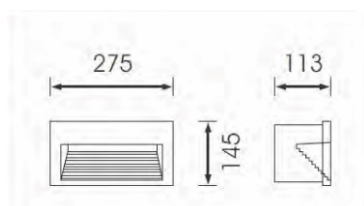

FEATURES

FINISH	ALUMINUM
WORKING VOLTAGE	24V dc, 100-277VAC
RATED POWER	10/15W
BEAM ANGLE	120°
MOUNTING	WALL RECESSED
OPTIC	CLEAR PC
DIMENSIONS	275x 145x113mm
OPERATION TEMP	-30° C - +50° C
LAMP LIFE	50,000 HRS
BODY COLOR	BLACK, GREY
CONTROL	ON/OFF, DIMMABLE

DIMENSION

ORDERING LOGIC

PRODUCT	POWER	OPTIC	COLOR TEMPERATURE	VOLTAGE	BODY COLOR	CUSTOM
DWN-1	10 - 10W	120 - 120°	(CT27) 2700K	DC - 24V DC	BK - BLACK	XX
	15 - 15W		(CT30) 3000K	AC - 100-277VAC	GR - GREY	
			(CT40) 4000K		XX - CUSTOM	
			(CT50) 5000K			