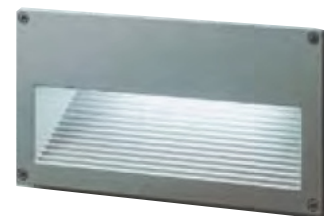

DAWN-1 STEP LIGHT

DWN-1

The YYZ Dawn-1 series is a new Wall recessed Asymmetrical Luminaries in Soft and Power LED Version specially designed for Facade and in unique shape version wall mounted LED light in compact size design. Dqwn-1 Series luminaires are designed to offer functional, a wide range of lighting solutions and dramatic highlighting of the architectural facades of different buildings through the design with superior finishing as well highest efficiency with a long service life.

FEATURES

FINISH	ALUMINUM
WORKING VOLTAGE	24V dc, 100-277VAC
RATED POWER	10/15W
BEAM ANGLE	120°
MOUNTING	WALL RECESSED
OPTIC	CLEAR PC
DIMENSIONS	275x 145x113mm
OPERATION TEMP	-30° C - +50° C
LAMP LIFE	50,000 HRS
BODY COLOR	BLACK, GREY
CONTROL	ON/OFF, DIMMABLE

CREE / LUMILEDS
LED Quality

24V DC/100-277VAC
Working Voltage

10/15W
Rated power

ELECTRICAL DATA

POWER CONSUMPTION	10/15W
SUPPLY VOLTAGE	100-277VAC
COLORS	2700K, 3000K, 4000K, 5000K
CRI	80+
LUMEN	60-70lm/W