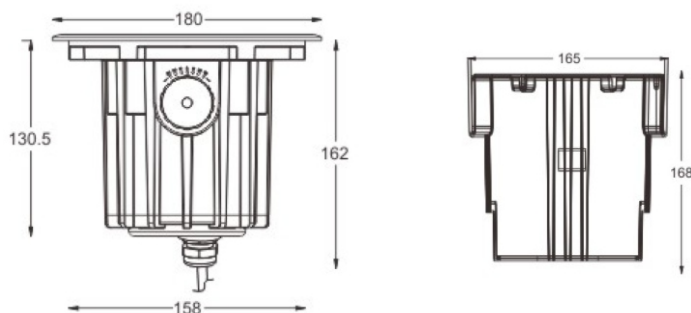

### FEATURES

MATERIAL	Stainless steel
FINISH	Stainless steel
RATED POWER	20W
WORKING VOLTAGE	24V dc, 240V ac
BEAM ANGLE	18°/24°/38°/60°/Angle Adjustable 25°
MOUNTING	Floor recessed
LAMP LIFE	50,000 hrs
DIMENSIONS	Ø180x162mm(Cutout Ø165mm)
OPERATION TEMP	-20° C - +50° C
CONTROL	Dali, Triac, 1-10V

### DIMENSION