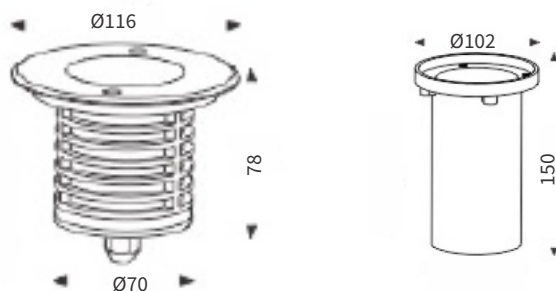

ROULE INGROUND LIGHT

RUL-5

Mono IP67 CE

YYZ Roule inground recessed uplight ideal in exterior lobby entrances as highlight or to be used as uplight for walls and columns. These buried LED lighting fixture made in stainless steel features symmetrical light distribution and hence will create a beautiful ambiance & enhance the environment. The fixtures are versatile which can add a visual impact and also plays a critical role in safety apart from lighting.

FEATURES

MATERIAL	Stainless steel
FINISH	Stainless steel
RATED POWER	5W
WORKING VOLTAGE	12Vdc, 24V dc, 240V ac
BEAM ANGLE	10°/25°/45°/60°/45°x35°
MOUNTING	Floor recessed
LAMP LIFE	50,000 hrs
DIMENSIONS	Ø116x78mm(Cutout Ø102mm)
OPERATION TEMP	-20° C - +50° C
CONTROL	Dali, Triac, 1-10V

DIMENSION

ORDERING LOGIC

PRODUCT	WATTAGE	COLOR TEMPERATURE	VOLTAGE	BEAM ANGLE	FINISH	ACCESSORIES	CUSTOM	
RUL-5	5 - 5W	(CT27)	2700K	12 - 12V DC	10 - 10°	SS - Stainless Steel	HC - Honeycomb	XX - XX
		(CT30)	3000K	24 - 24V DC	25 - 25°			
		(CT40)	4000K	240 - 240V AC	45 - 45°			
		(CT50)	5000K		60 - 60°			
		(CT65)	6500K		45x35 - 45°x35°			
		(RE)	RED					
		(GR)	GREEN					
		(BL)	BLUE					