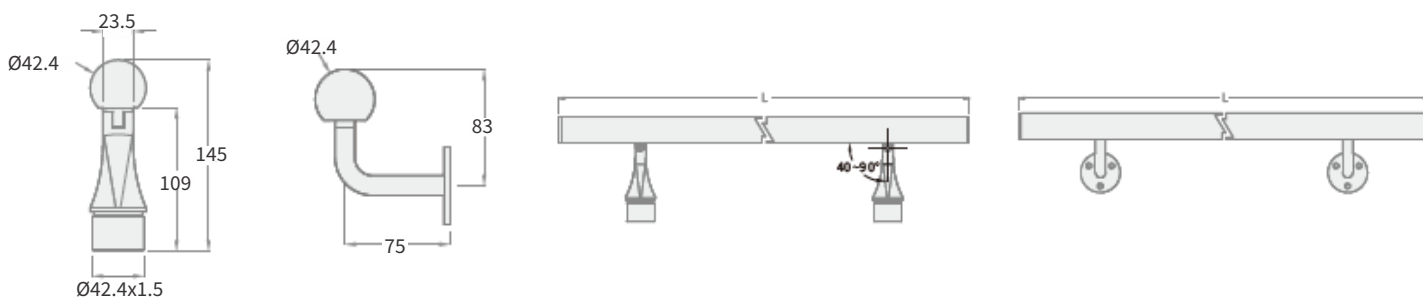

RAIL SYMMETRICAL

RA -S

YYZ LED Rail symmetrical handrail serve the purpose of lighting up the staircase treads as well as give an aesthetic effect to the surroundings. It is made in stainless steel and aluminum which can be installed on an existing handrail system as well as indoor or outdoor. These are waterproof IP65 rated fixture which is available in different colors ranging from 2700-6000K.

FEATURES

FINISH	Stainless steel
WORKING VOLTAGE	24V DC
RATED POWER	15W/mtr
BEAM ANGLE	110°
LAMP LIFE	50,000 hrs
MOUNTING	Handrail
CONNECTION	Outdoor rated connections
DIMENSIONS	Ø42.4 x 145mm
OPERATION TEMP	-20° C - +45° C
CONTROL	On/Off

- CREE LED Quality
- 24V DC Working Voltage
- 15W/mtr Rated power

ELECTRICAL DATA

POWER CONSUMPTION	15W/mtr
SUPPLY VOLTAGE	24V DC
CRI	80+
COLORS	2500/2700/3000/4000/6000K

DRAWING

ORDERING LOGIC

PRODUCT	WATTAGE	COLOR TEMPERATURE	CONTROL	OPTIC	FINISH	CUSTOM
RA-S	15 - 15W	(CT 25) - 2500K (CT 27) - 2700K (CT 30) - 3000K (CT 40) - 4000K (CT 60) - 6000K	ND - Non Dimmable	110- 110°	SS - Stainless Steel XX - Custom	XX - XXX

PART NO.	DESCRIPTION	PICTURE
1.05.099	Ai profile	
1.03.01.0499	End cap B for Led strip	
2.02.HL.005	Turn round connector (3 ways)	