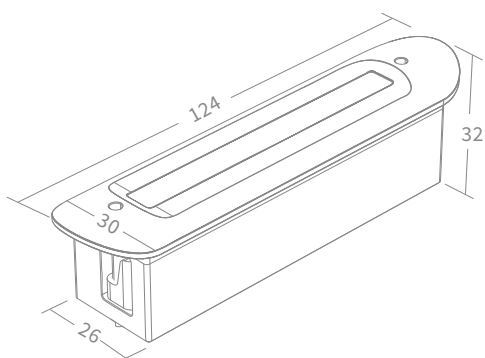

LINEAR HANDRAIL LIGHT-SMALL ROUND

LHL-SR

YYZ LED Linear handrail serve the purpose of lighting up the staircase treads as well as give an aesthetic effect to the surroundings. It is made in stainless steel and aluminum which can be installed on an existing handrail system as well as indoor or outdoor. These are waterproof IP65 rated fixture which is available in different colors ranging from 2700-6000K.

FEATURES

FINISH	Silver, Black
WORKING VOLTAGE	24V DC
RATED POWER	4W
BEAM ANGLE	10° x 100°
LAMP LIFE	50000 hrs
MOUNTING	Handrail
CONNECTION	Outdoor rated connections
DIMENSIONS	30(W) x 32(H) x 124(L)mm(Cutout 102x28mm)
OPERATION TEMP	-40° C - +50° C
CONTROL	On/Off, DMX tunable white, DMX

PHILIPS / CREE
LED Quality

24V DC
Working Voltage

4W
Rated power

ELECTRICAL DATA

POWER CONSUMPTION	4W
SUPPLY VOLTAGE	24V DC
CRI	80+
COLORS	Tunable white, 2700/3000/4000/6500K

DRAWING

ORDERING LOGIC

PRODUCT	WATTAGE	COLOR TEMPERATURE	VOLTAGE	CONTROL	OPTIC	FINISH	CUSTOM
LHL-SR	4 - 4W	(CT 27) - 2700K (CT 30) - 3000K (CT 40) - 4000K (CT 65) - 6500K (CT TW) - Tunable White	24 - 24V DC	ND - Non Dimmable DM - DMX	10x100 - 10°x100°	SL - Silver BK - Black	XX - XXX